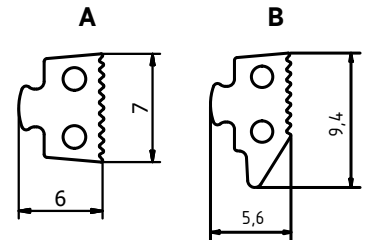

Startrack Glass Profile

- | Including pre-assembled glass rubber profiles and glass fixing parts
- | Glass thickness 8/10, 8,76/10,76 mm
- | Sales unit: 1 piece

Model 0100	Mill finish	Plain aluminium	RAL coloured
Length	Art. no.	Art. no.	Art. no.
2500	20.0100.002.10	20.0100.002.11	20.0100.002.13/16/18
5000	20.0100.005.10	20.0100.005.11	20.0100.005.13/16/18

Startrack End Cap

- | Sales unit: 8 pieces

Model 9001	Plastic grey	Plastic black
Glass thickness	Art. no.	Art. no.
8/8.76 mm	20.9001.008.47	20.9001.008.41
10/10.76 mm	20.9001.010.47	20.9001.010.41

Startrack Spare Glass Rubbers

- | Supplementary article in case of loss or damage of the pre-assembled glass rubber seal
- | Glass thickness 8/10, 8,76/10,76 mm
- | Length: 25 m
- | Sales unit: 1 piece

Modell 9100	for cover Profile (A)	for basic Profile (B)
	Art. no.	Art. no.
	20.9100.250.60	20.9200.250.60