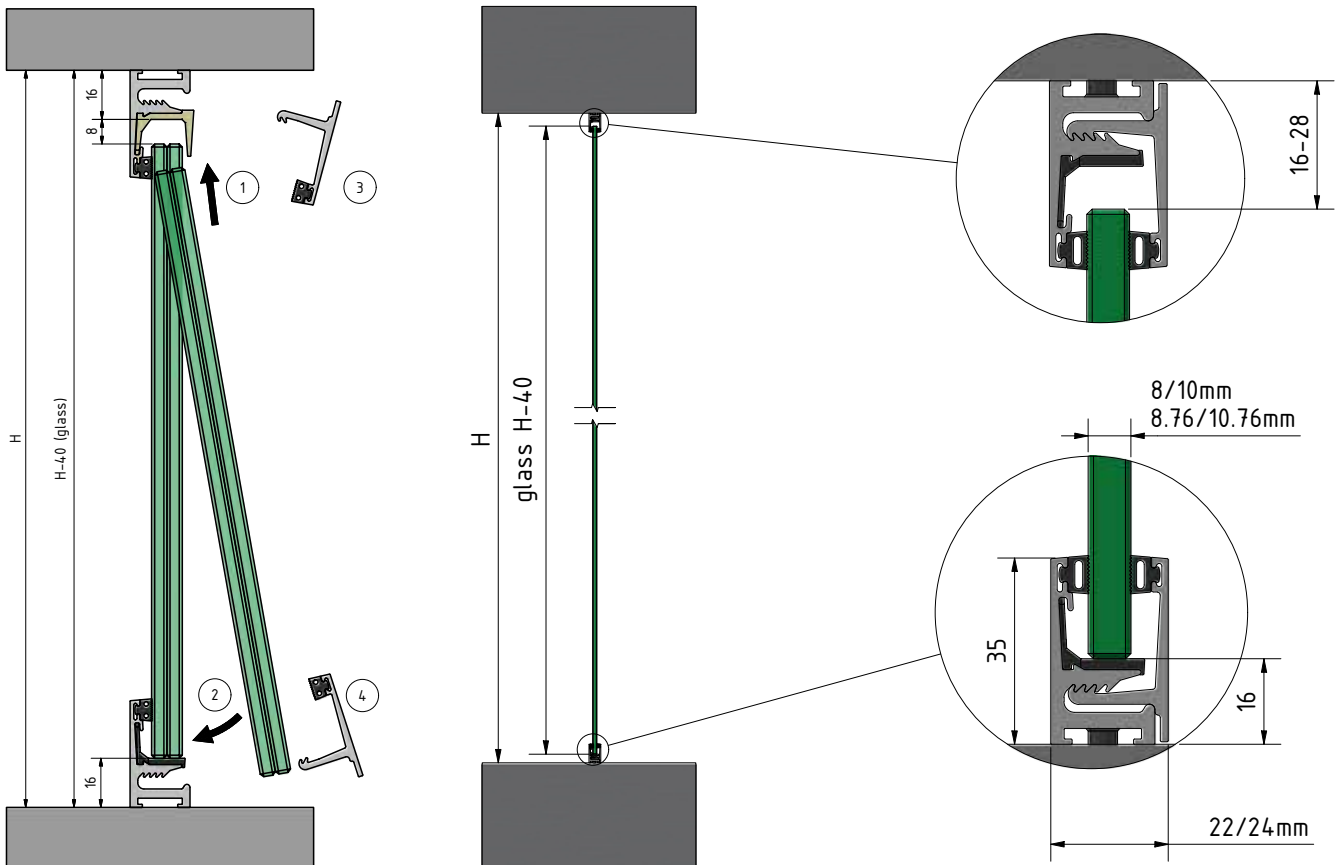

ONLEVEL

STARTRACK

CLAMPING RAIL FOR ALL-GLASS INSTALLATIONS
AND PARTITION WALLS

STARTRACK

Clamping Rail for All-Glass Installations and Partition Walls

Outer Space – Endless Widths

We're in the year 2020. These are the adventures of ONLEVEL travelling with its crew to realise new ideas – new products and new systems. Many light years away from the conservative mindset, ONLEVEL reaches galaxies which man has never seen before. There is no easier and faster installation – with this unrivalled safety.

Why is **STARTRACK** not only unique but also the fastest and the most beautiful?

- One: The first completely pre-assembled partition wall system for glass. This greatly reduces the installation effort!
- Two: Integrated glass fixing for glass thicknesses from 8 - 10,76 mm. A pre-assembled rubber seal for all glass thicknesses!
- Three: Integrated seals instead of applying silicone – no more troublesome insertion of rubber seals!
- Four: Fabulous looks – minimalistic, almost invisible glass support rubbers.

Essential Features

- | Top, ceiling and wall mounting
- | Floor-to-ceiling glazings
- | Completely pre-assembled partition wall system for glass
- | Almost invisible glass support rubbers
- | Glass height up to 3000 mm
- | Relation of glass height to width 3:1
- | Do not use outdoors
- | No fall protection
- | Installation with EGS glass 8/10mm and VSG glass 8.76 and 10.76 mm possible

Startrack Mounting Screw

- | Ø 4.5 x 60 mm
- | Required number per 2500 mm: 13 / pro 5000 mm: 25
- | Sales unit: 50 pieces

Model 9010	zinc-plated steel (inside)
	Art. no.
	20.9010.660.81

ACCESSORIES

Startrack Glass fixation