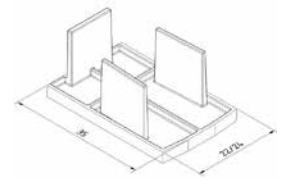

Model 9001	Plastic grey	Plastic black
Glass thickness	Art. no.	Art. no.
8/8.76 mm	20.9001.008.47	20.9001.008.41
10/10.76 mm	20.9001.010.47	20.9001.010.41