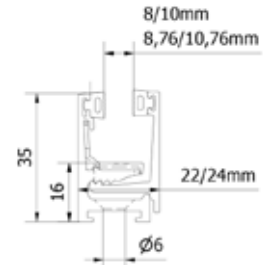

Essential Features

- | Top, ceiling and wall mounting
- | Floor-to-ceiling glazings
- | Completely pre-assembled partition wall system for glass
- | Almost invisible glass support rubbers
- | Glass height up to 3000 mm
- | Relation of glass height to width 3:1
- | Do not use outdoors
- | No fall protection
- | Installation with EGS glass 8/10mm and VSG glass 8.76 and 10.76 mm possible

STARTRACK

Integrated glass support
rubbers for 8 - 10,76 glass

The glass thickness
is adjustable

Cover profile can simply be
inserted

Almost invisible
glass support rubbers

STARTRACK | TOP, CEILING AND WALL MOUNTING

Startrack Glass Profile

- | Including pre-assembled glass rubber profiles and glass fixing parts
- | Glass thickness 8/10, 8,76/10,76 mm
- | Sales unit: 1 piece

Model 0100	Mill finish	Plain aluminium	RAL coloured
Length	Art. no.	Art. no.	Art. no.
2500	20.0100.002.10	20.0100.002.11	20.0100.002.13/16/18
5000	20.0100.005.10	20.0100.005.11	20.0100.005.13/16/18

- | Supplementary article in case of loss or damage of the pre-assembled glass rubber seal
- | Glass thickness 8/10, 8,76/10,76 mm
- | Length: 25 m
- | Sales unit: 1 piece

Modell 9100	for cover Profile (A)	for basic Profile (B)
	Art. no.	Art. no.
	20.9100.250.60	20.9200.250.60