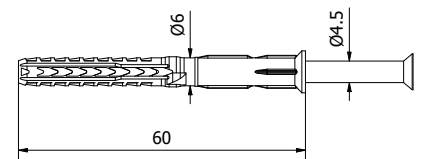

- | Supplementary article in case of loss or damage of the pre-assembled glass rubber seal
- | Glass thickness 8/10, 8,76/10,76 mm
- | Length: 25 m
- | Sales unit: 1 piece

Modell 9100	for cover Profile (A)	for basic Profile (B)
	Art. no.	Art. no.
	20.9100.250.60	20.9200.250.60

Startrack Mounting Screw

- | Ø 4.5 x 60 mm
- | Required number per 2500 mm: 13 / pro 5000 mm: 25
- | Sales unit: 50 pieces

Model 9010	zinc-plated steel (inside)
	Art. no.
	20.9010.660.81

ACCESSORIES

Startrack Glass fixation