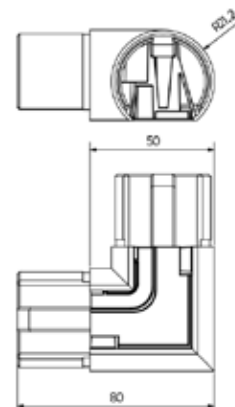

- | Length 5000 mm
- | Diameter Ø 42,4 x 1,5 mm
- | Sales unit: 1 piece

| find the corresponding LED on page 16

Model 2105	AISI 304 (inside)	AISI 316 (outside)
Art. no.		Art. no.
18.2105.421.21		18.2105.421.31

- | Length 2500 mm
- | 60 x 40 mm
- | Sales unit: 1 piece

| find the corresponding LED on page 16

Model 2122	
Art. no.	
18.2122.600.72	

LAZORTRACK | STANDARD HANDRAILS WITH LED

Lazortrack inside corner Ø 42,4 mm

| Diameter Ø 42,4 mm
| Sales unit: 1 piece

Model 2210	AISI 304 (inside)	AISI 316 (outside)
Diameter	Art. no.	Art. no.
42,4 mm	18.2210.421.21	18.2210.421.31

Lazortrack outside corner Ø 42,4 mm

| Diameter Ø 42,4 mm
| Sales unit: 1 piece

Model 2210	AISI 304 (inside)	AISI 316 (outside)
Diameter	Art. no.	Art. no.
42,4 mm	18.2210.422.21	18.2210.422.31

Lazortrack connector adjustable down

| Diameter Ø 42,4 mm
| Sales unit: 1 piece

Model 2216	AISI 304 (inside)	AISI 316 (outside)
Diameter	Art. no.	Art. no.
42,4 mm	18.2216.421.21	18.2216.421.31