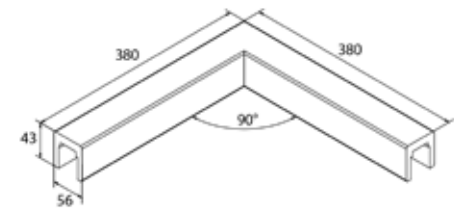

Model 4214	Oak
	Art. no.
	18.4214.560.72