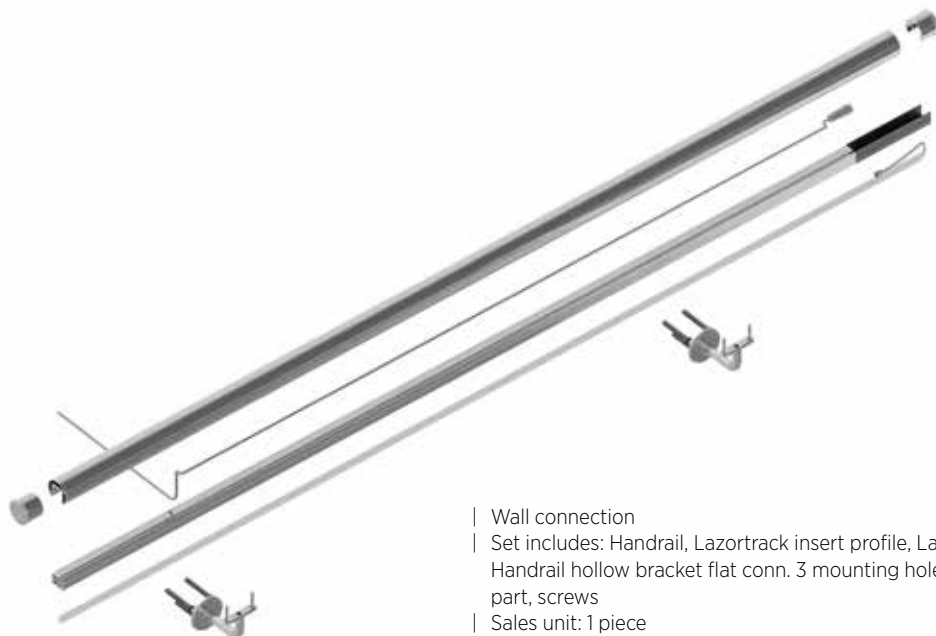

| Sales unit: 1 piece

Model 9003	
Art. no.	
18.9003.010.00	

LAZORTRACK | LED ACCESSORIES

How to extend the Lazortrack LED strip:

A gap of 50mm is needed to avoid LED and Handrail damage due to elongation and contraction from heat related matters.

LAZORTRACK | STANDARD HANDRAIL SETS WITH LED

Lazortrack in Handrail Set Ø42.4 mm

- | Wall connection
- | Set includes: Handrail, Lazortrack insert profile, Lazortrack 24V electr. cable, Lazortrack LED, Handrail hollow bracket flat conn. 3 mounting holes, Endcap flat glass, Lazortrack Handrail end part, screws
- | Sales unit: 1 piece