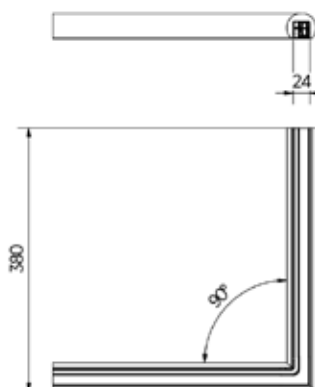

LAZORTRACK | STANDARD HANDRAILS WITH LED

Lazortrack outside corner wood

- | Dimensions: 60x40 mm
- | Oak laquered
- | Sales unit: 1 piece

| find the corresponding LED on page 16

Model 2210

Art. no.

18.2210.601.72

Lazortrack 90° inside corner Ø42 mm wood

- | Oak laquered
- | Sales unit: 1 piece

| find the corresponding LED on page 16

Model 2210

Art. no.

18.2210.421.72

Lazortrack 90° outside corner Ø42 mm wood

- | Oak laquered
- | Sales unit: 1 piece

| find the corresponding LED on page 16

Model 2210

Art. no.

18.2210.422.72