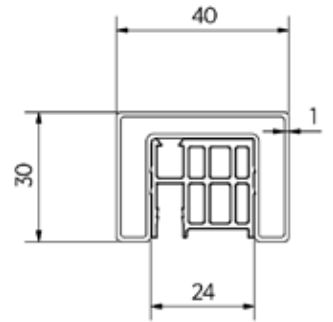

Model 2105	AISI 304 (inside)	AISI 316 (outside)
Art. no.		Art. no.
18.2105.401.21		18.2105.401.31