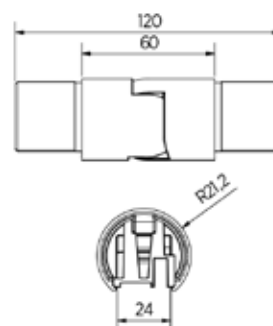

- | Length 5000 mm
- | Diameter Ø 42,4 x 1,5 mm
- | Sales unit: 1 piece

| find the corresponding LED on page 16

Model 2105	AISI 304 (inside)	AISI 316 (outside)
Art. no.		Art. no.
18.2105.421.21		18.2105.421.31

| Diameter Ø 42,4 mm
| Sales unit: 1 piece

Model 2210	AISI 304 (inside)	AISI 316 (outside)
Diameter	Art. no.	Art. no.
42,4 mm	18.2210.421.21	18.2210.421.31

Lazortrack outside corner Ø 42,4 mm

| Diameter Ø 42,4 mm
| Sales unit: 1 piece

Model 2210	AISI 304 (inside)	AISI 316 (outside)
Diameter	Art. no.	Art. no.
42,4 mm	18.2210.422.21	18.2210.422.31

Lazortrack connector adjustable down

| Diameter Ø 42,4 mm
| Sales unit: 1 piece

Model 2216	AISI 304 (inside)	AISI 316 (outside)
Diameter	Art. no.	Art. no.
42,4 mm	18.2216.421.21	18.2216.421.31

Lazortrack connector adjustable up

| Diameter Ø 42,4 mm
| Sales unit: 1 piece

Model 2215	AISI 304 (inside)	AISI 316 (outside)
Diameter	Art. no.	Art. no.
42,4 mm	18.2215.421.21	18.2215.421.31

LAZORTRACK | STANDARD HANDRAILS WITH LED