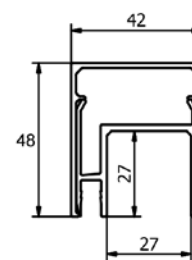

- | Width: 42 mm
- | Height: 48 mm
- | Incl. end caps, transformer, LED strip and cable
- | Pre-assembled for connection wiring on site
- | Suitable for interior and exterior use
- | Sales unit: 1 piece