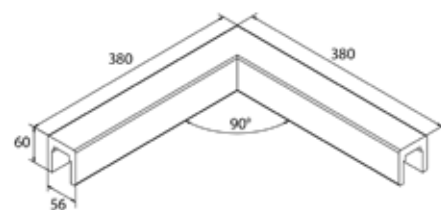

LAZORTRACK | GLASS HANDRAIL, WOOD

Lazortrack handrail

- | Width: 56 mm
- | Height: 60 mm
- | Sales unit: 1 piece

Model 2102	Oak
length	Art. no.
2500	18.2102.560.72

Lazortrack handrail, inside corner, 90°

- | LED strip inside
- | Side length outside 380 mm
- | 56 x 60 mm
- | Sales unit: 1 piece