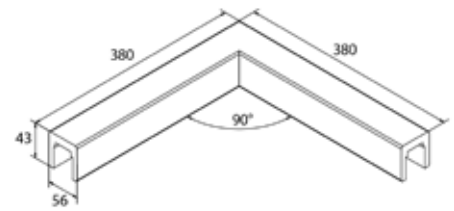

Lazortrack handrail

- | Width: 56 mm
- | Height: 43 mm
- | Sales unit: 1 piece

Model 4102	Oak
length	Art. no.
2500	18.4102.560.72

Lazortrack handrail, inside corner, 90°

- | LED strip inside
- | Side length outside 380 mm
- | 56 x 43mm
- | Sales unit: 1 piece