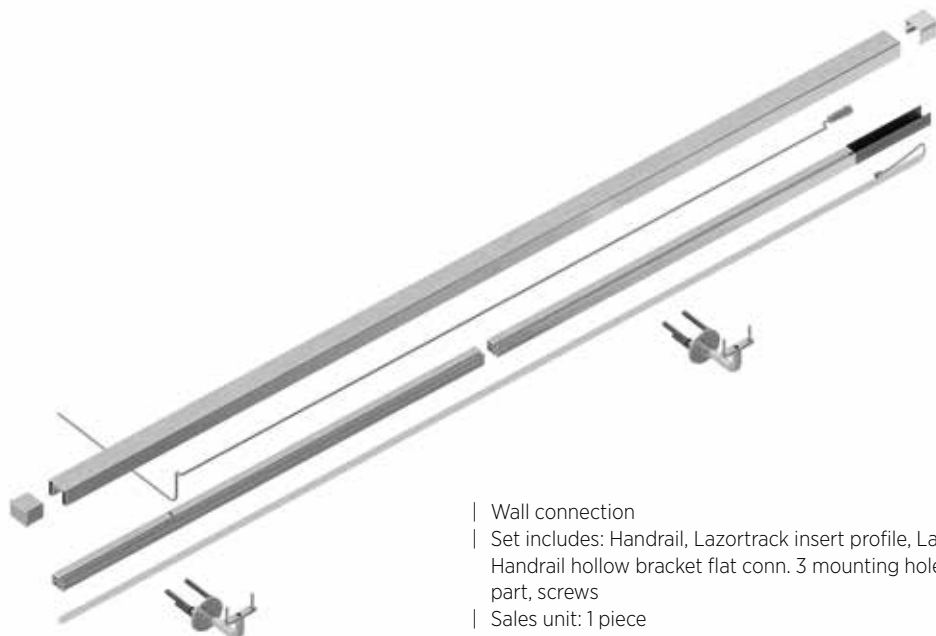

| Sales unit: 1 piece

Model 9003	
Art. no.	
18.9003.010.00	

LAZORTRACK | LED ACCESSORIES

How to extend the Lazortrack LED strip:

A gap of 50mm is needed to avoid LED and Handrail damage due to elongation and contraction from heat related matters.

LAZORTRACK | STANDARD HANDRAIL SETS WITH LED

Lazortrack in Handrail Set Ø42.4 mm

- | Wall connection
- | Set includes: Handrail, Lazortrack insert profile, Lazortrack 24V electr. cable, Lazortrack LED, Handrail hollow bracket flat conn. 3 mounting holes, Endcap flat glass, Lazortrack Handrail end part, screws
- | Sales unit: 1 piece

	AISI 304 (inside)	AISI 316 (outside)
length	Art. no.	Art. no.
5 mtr	18.2005.421.21	18.2005.421.31
10 mtr	18.2010.421.21	18.2010.421.31

Lazortrack in Handrail Set 40 x 30 mm

- | Wall connection
- | Set includes: Handrail, Lazortrack insert profile, Lazortrack 24V electr. cable, Lazortrack LED, Handrail hollow bracket flat conn. 3 mounting holes, Endcap flat glass, Lazortrack Handrail end part, screws
- | Sales unit: 1 piece