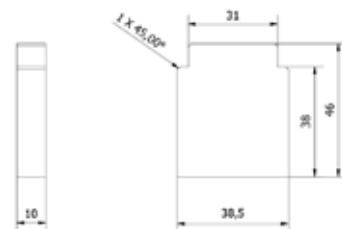

Model 2300	Oak
	Art. no.
	18.2300.560.72