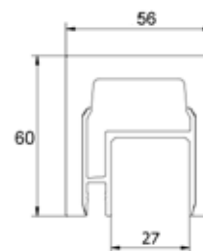

- | Width: 42 mm
- | Height: 48 mm
- | Incl. end caps, transformer, LED strip and cable
- | Pre-assembled for connection wiring on site
- | Suitable for interior and exterior use
- | Sales unit: 1 piece

Lazortrack length 10 m

	Mill finish	Plain aluminium	RAL
Glass thickness	Art. no.	Art. no.	Art. no.
8 - 11 mm	18.2010.421.10	18.2010.421.11	18.2010.421.13/16/18/19
12 - 13.5 mm	18.2010.422.10	18.2010.422.11	18.2010.422.13/16/18/19
16 - 17.5 mm	18.2010.423.10	18.2010.423.11	18.2010.423.13/16/18/19
20 - 21.5 mm	18.2010.424.10	18.2010.424.11	18.2010.424.13/16/18/19

LAZORTRACK SET | GLASS HANDRAIL

Lazortrack glass handrail, oak complete set

- | Width: 56 mm
- | Height: 60 mm
- | Incl. end caps, transformer, LED strip and cable
- | Pre-assembled for connection wiring on site
- | Sales unit: 1 piece