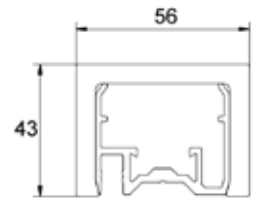

- | Width: 42 mm
- | Height: 48 mm
- | Incl. end caps, transformer, LED strip and cable
- | Pre-assembled for connection wiring on site
- | Suitable for interior and exterior use
- | Sales unit: 1 piece

Lazortrack end cap, left/right

| 42 x 34 mm
| Sales unit: 1 piece

Model 4300	Mill finish	Plain aluminium	RAL
	Art. no.	Art. no.	Art. no.
	18.4300.420.10	18.4300.420.11	18.4300.420.13/16/18/19

LAZORTRACK | WALL HANDRAIL, WOOD

Lazortrack handrail

- | Width: 56 mm
- | Height: 43 mm
- | Sales unit: 1 piece

Model 4102	Oak
length	Art. no.
2500	18.4102.560.72

Lazortrack handrail, inside corner, 90°

- | LED strip inside
- | Side length outside 380 mm
- | 56 x 43mm
- | Sales unit: 1 piece