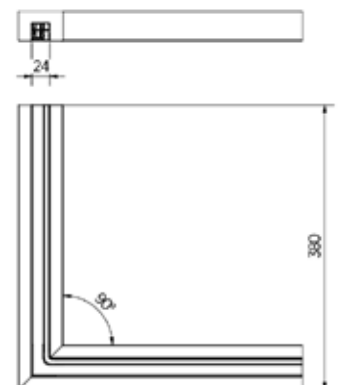

Model 2210	
	Art. no.
	18.2210.600.72