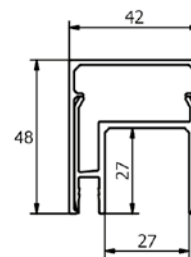

- | Width: 42 mm
- | Height: 48 mm
- | Incl. end caps, transformer, LED strip and cable
- | Pre-assembled for connection wiring on site
- | Suitable for interior and exterior use
- | Sales unit: 1 piece

Lazortrack length 10 m

	Oak
Glass thickness	Art. no.
8 - 11 mm	18.2010.561.72
12-13.5 mm	18.2010.562.72
16 - 17.5 mm	18.2010.563.72
20-21.5 mm	18.2010.564.72

LAZORTRACK | GLASS HANDRAIL, ALUMINIUM

Lazortrack handrail

| Width: 42 mm
| Height: 48 mm
| Sales unit: 1 piece

	Mill finish	Plain aluminium	RAL
length	Art. no.	Art. no.	Art. no.
2500	18.2102.420.10	18.2102.420.11	18.2102.420.13/16/18/19
5000	18.2105.420.10	18.2105.420.11	18.2105.420.13/16/18/19