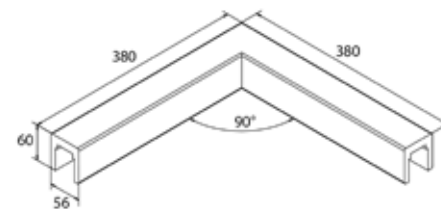

Model 2214	Oak
	Art. no.
	18.2214.560.72