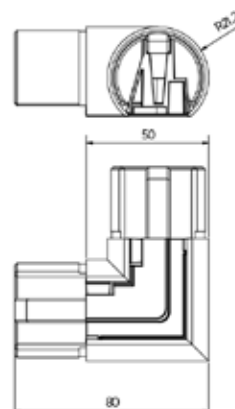

- | Length 5000 mm
- | Diameter Ø 42,4 x 1,5 mm
- | Sales unit: 1 piece

| find the corresponding LED on page 16

Model 2105	AISI 304 (inside)	AISI 316 (outside)
Art. no.		Art. no.
18.2105.421.21		18.2105.421.31

| Diameter Ø 42,4 mm
| Sales unit: 1 piece

Model 2210	AISI 304 (inside)	AISI 316 (outside)
Diameter	Art. no.	Art. no.
42,4 mm	18.2210.421.21	18.2210.421.31

Lazortrack outside corner Ø 42,4 mm

| Diameter Ø 42,4 mm
| Sales unit: 1 piece

Model 2210	AISI 304 (inside)	AISI 316 (outside)
Diameter	Art. no.	Art. no.
42,4 mm	18.2210.422.21	18.2210.422.31

Lazortrack connector adjustable down

| Diameter Ø 42,4 mm
| Sales unit: 1 piece

Model 2216	AISI 304 (inside)	AISI 316 (outside)
Diameter	Art. no.	Art. no.
42,4 mm	18.2216.421.21	18.2216.421.31

Lazortrack connector adjustable up

| Diameter Ø 42,4 mm
| Sales unit: 1 piece

Model 2215	AISI 304 (inside)	AISI 316 (outside)
Diameter	Art. no.	Art. no.
42,4 mm	18.2215.421.21	18.2215.421.31

LAZORTRACK | STANDARD HANDRAILS WITH LED