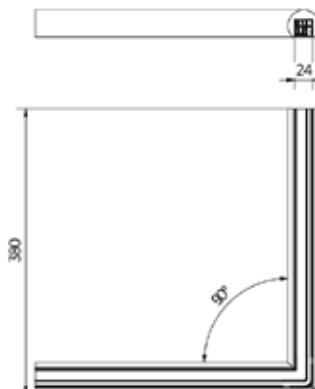

LAZORTRACK | STANDARD HANDRAILS WITH LED

Lazortrack outside corner wood

- | Dimensions: 60x40 mm
- | Oak laquered
- | Sales unit: 1 piece

| find the corresponding LED on page 16

Model 2210

Art. no.

18.2210.601.72

Lazortrack 90° inside corner Ø42 mm wood

- | Oak laquered
- | Sales unit: 1 piece

| find the corresponding LED on page 16

Model 2210

Art. no.

18.2210.421.72

Lazortrack 90° outside corner Ø42 mm wood

- | Oak laquered
- | Sales unit: 1 piece

| find the corresponding LED on page 16

Model 2210

Art. no.

18.2210.422.72