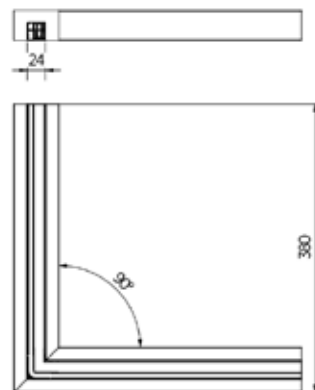

Lazortrack outside corner wood

- | Dimensions: 60x40 mm
- | Oak laquered
- | Sales unit: 1 piece

| find the corresponding LED on page 16

Model 2210

Art. no.

18.2210.601.72

Lazortrack 90° inside corner Ø42 mm wood