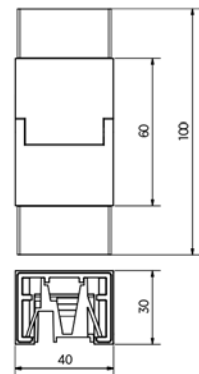

Lazortrack corner connector vertical 180 - 135°

| Sales unit: 1 piece

Model 2213	AISI 304 (inside)	AISI 316 (outside)
	Art. no.	Art. no.
	18.2213.401.21	18.2213.401.31