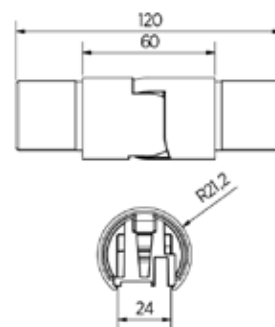

- | Length 5000 mm
- | Diameter Ø 42,4 x 1,5 mm
- | Sales unit: 1 piece

| find the corresponding LED on page 16

Model 2105	AISI 304 (inside)	AISI 316 (outside)
Art. no.		Art. no.
18.2105.421.21		18.2105.421.31

| Diameter Ø 42,4 mm
| Sales unit: 1 piece

Model 2210	AISI 304 (inside)	AISI 316 (outside)
Diameter	Art. no.	Art. no.
42,4 mm	18.2210.421.21	18.2210.421.31

Lazortrack outside corner Ø 42,4 mm

| Diameter Ø 42,4 mm
| Sales unit: 1 piece

Model 2210	AISI 304 (inside)	AISI 316 (outside)
Diameter	Art. no.	Art. no.
42,4 mm	18.2210.422.21	18.2210.422.31

Lazortrack connector adjustable down

| Diameter Ø 42,4 mm
| Sales unit: 1 piece

Model 2216	AISI 304 (inside)	AISI 316 (outside)
Diameter	Art. no.	Art. no.
42,4 mm	18.2216.421.21	18.2216.421.31

Lazortrack connector adjustable up

| Diameter Ø 42,4 mm
| Sales unit: 1 piece

Model 2215	AISI 304 (inside)	AISI 316 (outside)
Diameter	Art. no.	Art. no.
42,4 mm	18.2215.421.21	18.2215.421.31

LAZORTRACK | STANDARD HANDRAILS WITH LED