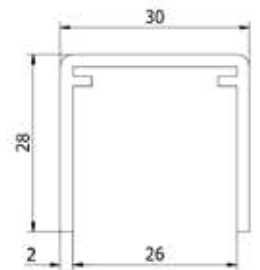

| Length: 4000 mm
| 30 x 28 x 2 mm
| U 26 mm
| For glass thicknesses up to 21.5 mm
| Sales unit: 1 piece

Model 2114	Mill finish	Plain aluminium	RAL coloured
Length	Art. no.	Art. no.	Art. no.
4000	11.2114.302.10	11.2114.302.11	11.2114.302.13/16/18/19