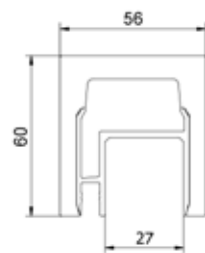

| Length: 4000 mm
| 30 x 28 x 2 mm
| U 26 mm
| For glass thicknesses up to 21.5 mm
| Sales unit: 1 piece

Model 2114	Mill finish	Plain aluminium	RAL coloured
Length	Art. no.	Art. no.	Art. no.
4000	11.2114.302.10	11.2114.302.11	11.2114.302.13/16/18/19

LAZORTRACK | GLASS HANDRAIL, WOOD

Lazortrack handrail

- | Width: 56 mm
- | Height: 60 mm
- | Sales unit: 1 piece

Model 2102	Oak
length	Art. no.
2500	18.2102.560.72

Lazortrack handrail, inside corner, 90°

- | LED strip inside
- | Side length outside 380 mm
- | 56 x 60 mm
- | Sales unit: 1 piece