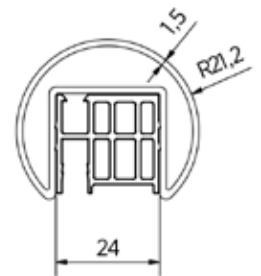

- | 40 x 30 x 1 mm
- | Length: 5000 mm
- | Sales unit: 1 piece

| find the corresponding LED on page 16

Model 2105	AISI 304 (inside)	AISI 316 (outside)
Art. no.		Art. no.
18.2105.401.21		18.2105.401.31

Lazortrack standard handrail round Ø 42,4 mm

- | Length 5000 mm
- | Diameter Ø 42,4 x 1,5 mm
- | Sales unit: 1 piece

| find the corresponding LED on page 16

Model 2105	AISI 304 (inside)	AISI 316 (outside)
Art. no.		Art. no.
18.2105.421.21		18.2105.421.31