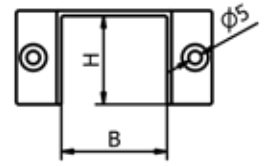

Lazortrack wall connector for wall handrail

| Sales unit: 2 pieces

Model 2220	Mill finish	Plain aluminium	RAL
Width x Height	Art. no.	Art. no.	Art. no.
42 x 34	18.4220.420.10	18.4220.420.11	18.4220.420.13/16/18/19
56 x 43	18.4220.560.10	18.4220.560.11	18.4220.560.13/16/18/19