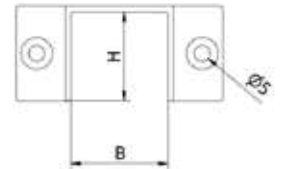

Model 2220	Mill finish	Plain aluminium	RAL
	Art. no.	Art. no.	Art. no.
	18.2220.420.10	18.2220.420.11	18.2220.420.13/16/18/19