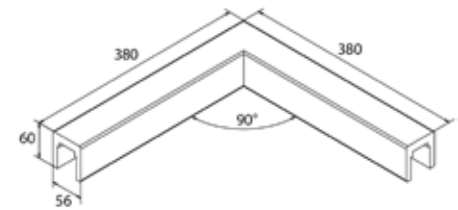

Model 2214	Oak
	Art. no.
	18.2214.560.72