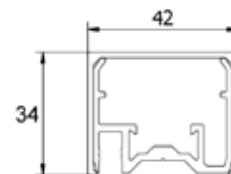

	Oak
length	Art. no.
2500	18.4002.560.72
5000	18.4005.560.72
10000	18.4010.560.72

LAZORTRACK | WALL HANDRAIL, ALUMINIUM

Lazortrack handrail

| Width: 42 mm
| Height: 34 mm
| Sales unit: 1 piece

	Mill finish	Plain aluminium	RAL
length	Art. no.	Art. no.	Art. no.
2500	18.4102.420.10	18.4102.420.11	18.4102.420.13/16/18/19
5000	18.4105.420.10	18.4105.420.11	18.4105.420.13/16/18/19