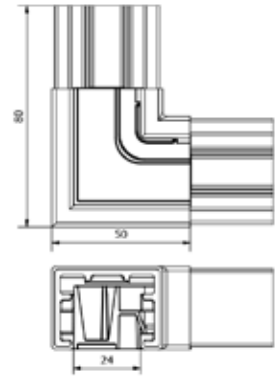

| Diameter Ø 42,4 mm
| Sales unit: 1 piece

Model 2210	AISI 304 (inside)	AISI 316 (outside)
Diameter	Art. no.	Art. no.
42,4 mm	18.2210.421.21	18.2210.421.31

Lazortrack outside corner Ø 42,4 mm

| Diameter Ø 42,4 mm
| Sales unit: 1 piece

Model 2210	AISI 304 (inside)	AISI 316 (outside)
Diameter	Art. no.	Art. no.
42,4 mm	18.2210.422.21	18.2210.422.31

Lazortrack connector adjustable down

| Diameter Ø 42,4 mm
| Sales unit: 1 piece

Model 2216	AISI 304 (inside)	AISI 316 (outside)
Diameter	Art. no.	Art. no.
42,4 mm	18.2216.421.21	18.2216.421.31

Lazortrack connector adjustable up

| Diameter Ø 42,4 mm
| Sales unit: 1 piece

Model 2215	AISI 304 (inside)	AISI 316 (outside)
Diameter	Art. no.	Art. no.
42,4 mm	18.2215.421.21	18.2215.421.31

LAZORTRACK | STANDARD HANDRAILS WITH LED

Lazortrack inside corner

| Dimensions: 40x30 mm
| Sales unit: 1 piece

Model 2210	AISI 304 (inside)	AISI 316 (outside)
	Art. no.	Art. no.
	18.2210.401.21	18.2210.401.31

Lazortack outside corner

| Dimensions: 40x30 mm
| Sales unit: 1 piece