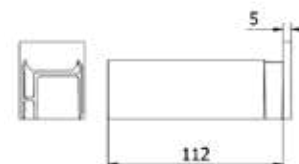

Model 2300	Mill finish	Plain aluminium	RAL
	Art. no.	Art. no.	Art. no.
	18.2300.420.10	18.2300.420.11	18.2300.420.13/16/18/19