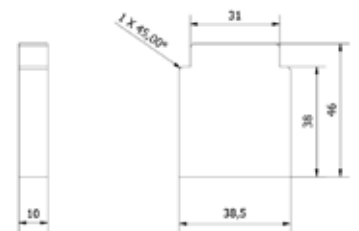

Model 2300	Oak
	Art. no.
	18.2300.560.72