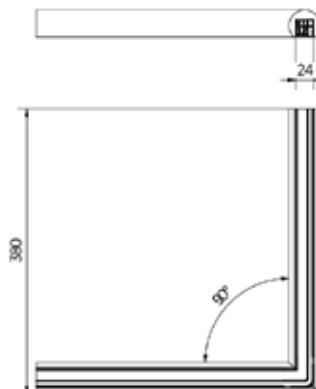

LAZORTRACK | STANDARD HANDRAILS WITH LED

Lazortrack outside corner wood

- | Dimensions: 60x40 mm
- | Oak laquered
- | Sales unit: 1 piece

| find the corresponding LED on page 16

Model 2210

Art. no.

18.2210.601.72

Lazortrack 90° inside corner Ø42 mm wood

- | Oak laquered
- | Sales unit: 1 piece

| find the corresponding LED on page 16

Model 2210

Art. no.

18.2210.421.72

Lazortrack 90° outside corner Ø42 mm wood

- | Oak laquered
- | Sales unit: 1 piece

| find the corresponding LED on page 16

Model 2210

Art. no.

18.2210.422.72