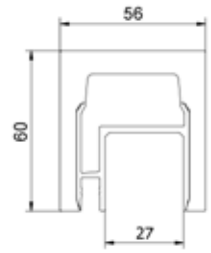

| Length: 4000 mm
| 30 x 28 x 2 mm
| U 26 mm
| For glass thicknesses up to 21.5 mm
| Sales unit: 1 piece

Model 2114	Mill finish	Plain aluminium	RAL coloured
Length	Art. no.	Art. no.	Art. no.
4000	11.2114.302.10	11.2114.302.11	11.2114.302.13/16/18/19

LAZORTRACK | GLASS HANDRAIL, WOOD

Lazortrack handrail

- | Width: 56 mm
- | Height: 60 mm
- | Sales unit: 1 piece

Model 2102	Oak
length	Art. no.
2500	18.2102.560.72

Lazortrack handrail, inside corner, 90°

- | LED strip inside
- | Side length outside 380 mm
- | 56 x 60 mm
- | Sales unit: 1 piece