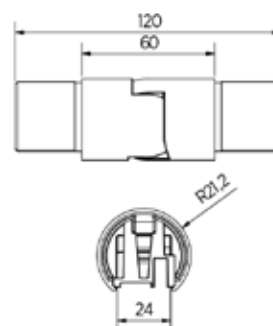

| Diameter Ø 42,4 mm
| Sales unit: 1 piece

Model 2210	AISI 304 (inside)	AISI 316 (outside)
Diameter	Art. no.	Art. no.
42,4 mm	18.2210.421.21	18.2210.421.31

Lazortrack outside corner Ø 42,4 mm

| Diameter Ø 42,4 mm
| Sales unit: 1 piece

Model 2210	AISI 304 (inside)	AISI 316 (outside)
Diameter	Art. no.	Art. no.
42,4 mm	18.2210.422.21	18.2210.422.31

Lazortrack connector adjustable down

| Diameter Ø 42,4 mm
| Sales unit: 1 piece

Model 2216	AISI 304 (inside)	AISI 316 (outside)
Diameter	Art. no.	Art. no.
42,4 mm	18.2216.421.21	18.2216.421.31

Lazortrack connector adjustable up

| Diameter Ø 42,4 mm
| Sales unit: 1 piece

Model 2215	AISI 304 (inside)	AISI 316 (outside)
Diameter	Art. no.	Art. no.
42,4 mm	18.2215.421.21	18.2215.421.31

LAZORTRACK | STANDARD HANDRAILS WITH LED

Lazortrack inside corner

| Dimensions: 40x30 mm
| Sales unit: 1 piece

Model 2210	AISI 304 (inside)	AISI 316 (outside)
	Art. no.	Art. no.
	18.2210.401.21	18.2210.401.31

Lazortack outside corner

| Dimensions: 40x30 mm
| Sales unit: 1 piece