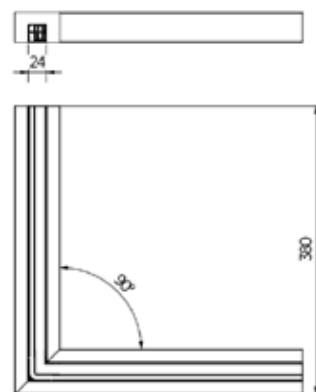

Lazortrack outside corner wood

- | Dimensions: 60x40 mm
- | Oak laquered
- | Sales unit: 1 piece

| find the corresponding LED on page 16

Model 2210

Art. no.

18.2210.601.72

Lazortrack 90° inside corner Ø42 mm wood