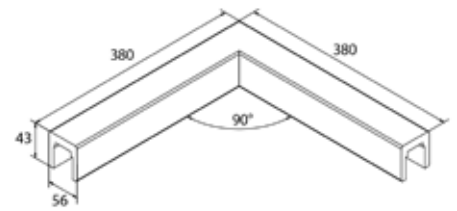

Lazortrack handrail

- | Width: 56 mm
- | Height: 43 mm
- | Sales unit: 1 piece

Model 4102	Oak
length	Art. no.
2500	18.4102.560.72

Lazortrack handrail, inside corner, 90°

- | LED strip inside
- | Side length outside 380 mm
- | 56 x 43mm
- | Sales unit: 1 piece