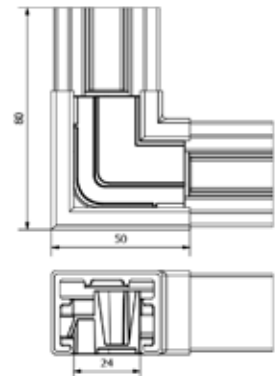

| Diameter Ø 42,4 mm
| Sales unit: 1 piece

Model 2210	AISI 304 (inside)	AISI 316 (outside)
Diameter	Art. no.	Art. no.
42,4 mm	18.2210.421.21	18.2210.421.31

Lazortrack outside corner Ø 42,4 mm

| Diameter Ø 42,4 mm
| Sales unit: 1 piece

Model 2210	AISI 304 (inside)	AISI 316 (outside)
Diameter	Art. no.	Art. no.
42,4 mm	18.2210.422.21	18.2210.422.31

Lazortrack connector adjustable down

| Diameter Ø 42,4 mm
| Sales unit: 1 piece

Model 2216	AISI 304 (inside)	AISI 316 (outside)
Diameter	Art. no.	Art. no.
42,4 mm	18.2216.421.21	18.2216.421.31

Lazortrack connector adjustable up

| Diameter Ø 42,4 mm
| Sales unit: 1 piece

Model 2215	AISI 304 (inside)	AISI 316 (outside)
Diameter	Art. no.	Art. no.
42,4 mm	18.2215.421.21	18.2215.421.31

LAZORTRACK | STANDARD HANDRAILS WITH LED

Lazortrack inside corner

| Dimensions: 40x30 mm
| Sales unit: 1 piece

Model 2210	AISI 304 (inside)	AISI 316 (outside)
	Art. no.	Art. no.
	18.2210.401.21	18.2210.401.31

Lazortack outside corner

| Dimensions: 40x30 mm
| Sales unit: 1 piece