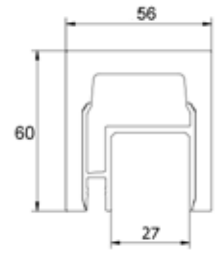

- | Width: 42 mm
- | Height: 48 mm
- | Incl. end caps, transformer, LED strip and cable
- | Pre-assembled for connection wiring on site
- | Suitable for interior and exterior use
- | Sales unit: 1 piece

Lazortrack length 10 m

	Mill finish	Plain aluminium	RAL
Glass thickness	Art. no.	Art. no.	Art. no.
8 - 11 mm	18.2010.421.10	18.2010.421.11	18.2010.421.13/16/18/19
12 - 13.5 mm	18.2010.422.10	18.2010.422.11	18.2010.422.13/16/18/19
16 - 17.5 mm	18.2010.423.10	18.2010.423.11	18.2010.423.13/16/18/19
20 - 21.5 mm	18.2010.424.10	18.2010.424.11	18.2010.424.13/16/18/19

LAZORTRACK SET | GLASS HANDRAIL

Lazortrack glass handrail, oak complete set

- | Width: 56 mm
- | Height: 60 mm
- | Incl. end caps, transformer, LED strip and cable
- | Pre-assembled for connection wiring on site
- | Sales unit: 1 piece

| Width: 42 mm
| Height: 48 mm
| Sales unit: 1 piece

	Mill finish	Plain aluminium	RAL
length	Art. no.	Art. no.	Art. no.
2500	18.2102.420.10	18.2102.420.11	18.2102.420.13/16/18/19
5000	18.2105.420.10	18.2105.420.11	18.2105.420.13/16/18/19