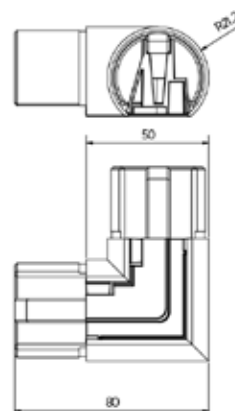

Lazortrack standard handrail round Ø 42,4 mm

- | Length 5000 mm
- | Diameter Ø 42,4 x 1,5 mm
- | Sales unit: 1 piece

| find the corresponding LED on page 16

Model 2105	AISI 304 (inside)	AISI 316 (outside)
Art. no.	Art. no.	Art. no.
18.2105.421.21	18.2105.421.21	18.2105.421.31

| Diameter Ø 42,4 mm
| Sales unit: 1 piece

Model 2210	AISI 304 (inside)	AISI 316 (outside)
Diameter	Art. no.	Art. no.
42,4 mm	18.2210.421.21	18.2210.421.31

Lazortrack outside corner Ø 42,4 mm

| Diameter Ø 42,4 mm
| Sales unit: 1 piece

Model 2210	AISI 304 (inside)	AISI 316 (outside)
Diameter	Art. no.	Art. no.
42,4 mm	18.2210.422.21	18.2210.422.31

Lazortrack connector adjustable down

| Diameter Ø 42,4 mm
| Sales unit: 1 piece

Model 2216	AISI 304 (inside)	AISI 316 (outside)
Diameter	Art. no.	Art. no.
42,4 mm	18.2216.421.21	18.2216.421.31

Lazortrack connector adjustable up

| Diameter Ø 42,4 mm
| Sales unit: 1 piece

Model 2215	AISI 304 (inside)	AISI 316 (outside)
Diameter	Art. no.	Art. no.
42,4 mm	18.2215.421.21	18.2215.421.31

LAZORTRACK | STANDARD HANDRAILS WITH LED