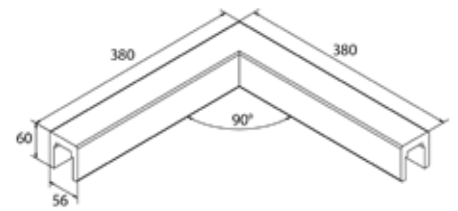

LAZORTRACK | GLASS HANDRAIL, WOOD

Lazortrack handrail

- | Width: 56 mm
- | Height: 60 mm
- | Sales unit: 1 piece

Model 2102	Oak
length	Art. no.
2500	18.2102.560.72

Lazortrack handrail, inside corner, 90°

- | LED strip inside
- | Side length outside 380 mm
- | 56 x 60 mm
- | Sales unit: 1 piece