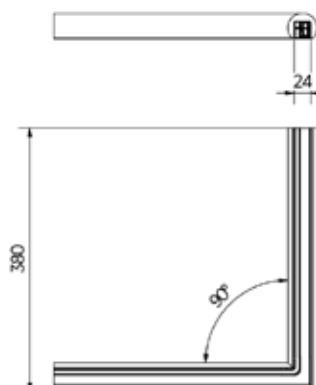

LAZORTRACK | STANDARD HANDRAILS WITH LED

Lazortrack outside corner wood

- | Dimensions: 60x40 mm
- | Oak laquered
- | Sales unit: 1 piece

| find the corresponding LED on page 16

Model 2210

Art. no.

18.2210.601.72

Lazortrack 90° inside corner Ø42 mm wood

- | Oak laquered
- | Sales unit: 1 piece

| find the corresponding LED on page 16

Model 2210

Art. no.

18.2210.421.72

Lazortrack 90° outside corner Ø42 mm wood

- | Oak laquered
- | Sales unit: 1 piece

| find the corresponding LED on page 16

Model 2210

Art. no.

18.2210.422.72