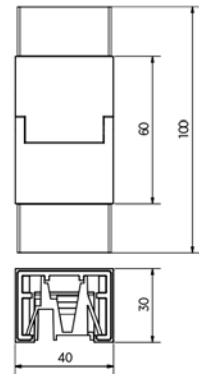

Lazortrack corner connector vertical 180 - 135°

| Sales unit: 1 piece

Model 2213	AISI 304 (inside)	AISI 316 (outside)
	Art. no.	Art. no.
	18.2213.401.21	18.2213.401.31