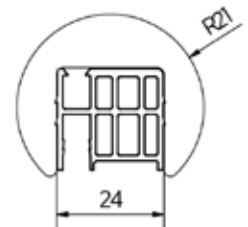

Model 2102	
Art. no.	
18.2102.420.72