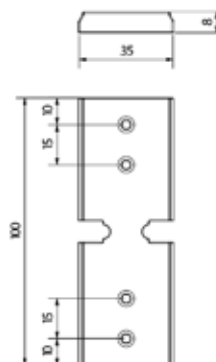

Model 4200	Art. no.
	18.2200.420.15