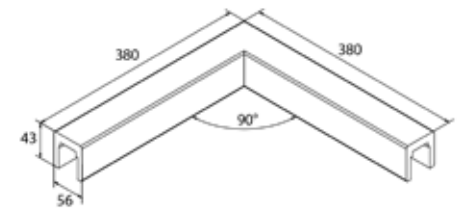

Model 4214	Oak
	Art. no.
	18.4214.560.72