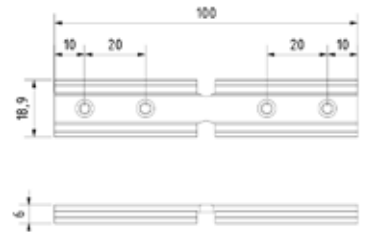

Model 4200	
	Art. no.
	18.4200.420.15