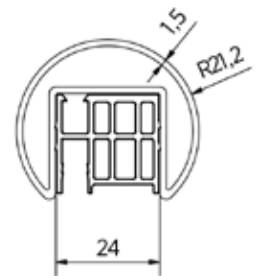

- | 40 x 30 x 1 mm
- | Length: 5000 mm
- | Sales unit: 1 piece

| find the corresponding LED on page 16

Model 2105	AISI 304 (inside)	AISI 316 (outside)
Art. no.	Art. no.	Art. no.
18.2105.401.21	18.2105.401.21	18.2105.401.31

Lazortrack standard handrail round Ø 42,4 mm

- | Length 5000 mm
- | Diameter Ø 42,4 x 1,5 mm
- | Sales unit: 1 piece

| find the corresponding LED on page 16

Model 2105	AISI 304 (inside)	AISI 316 (outside)
Art. no.	Art. no.	Art. no.
18.2105.421.21	18.2105.421.21	18.2105.421.31