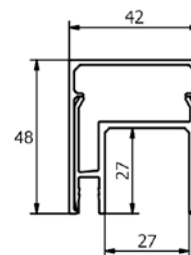

- | Width: 42 mm
- | Height: 48 mm
- | Incl. end caps, transformer, LED strip and cable
- | Pre-assembled for connection wiring on site
- | Suitable for interior and exterior use
- | Sales unit: 1 piece

Lazortrack length 10 m

	Oak
Glass thickness	Art. no.
8 - 11 mm	18.2010.561.72
12-13.5 mm	18.2010.562.72
16 - 17.5 mm	18.2010.563.72
20-21.5 mm	18.2010.564.72

LAZORTRACK | GLASS HANDRAIL, ALUMINIUM

Lazortrack handrail

| Width: 42 mm
| Height: 48 mm
| Sales unit: 1 piece

	Mill finish	Plain aluminium	RAL
length	Art. no.	Art. no.	Art. no.
2500	18.2102.420.10	18.2102.420.11	18.2102.420.13/16/18/19
5000	18.2105.420.10	18.2105.420.11	18.2105.420.13/16/18/19