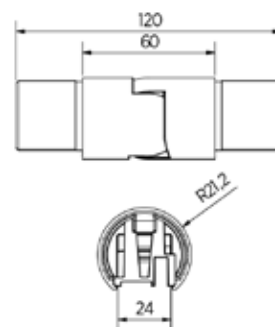

| Diameter Ø 42,4 mm
| Sales unit: 1 piece

Model 2210	AISI 304 (inside)	AISI 316 (outside)
Diameter	Art. no.	Art. no.
42,4 mm	18.2210.421.21	18.2210.421.31

Lazortrack outside corner Ø 42,4 mm

| Diameter Ø 42,4 mm
| Sales unit: 1 piece

Model 2210	AISI 304 (inside)	AISI 316 (outside)
Diameter	Art. no.	Art. no.
42,4 mm	18.2210.422.21	18.2210.422.31

Lazortrack connector adjustable down

| Diameter Ø 42,4 mm
| Sales unit: 1 piece

Model 2216	AISI 304 (inside)	AISI 316 (outside)
Diameter	Art. no.	Art. no.
42,4 mm	18.2216.421.21	18.2216.421.31

Lazortrack connector adjustable up

| Diameter Ø 42,4 mm
| Sales unit: 1 piece

Model 2215	AISI 304 (inside)	AISI 316 (outside)
Diameter	Art. no.	Art. no.
42,4 mm	18.2215.421.21	18.2215.421.31

LAZORTRACK | STANDARD HANDRAILS WITH LED

Lazortrack inside corner

| Dimensions: 40x30 mm
| Sales unit: 1 piece

Model 2210	AISI 304 (inside)	AISI 316 (outside)
	Art. no.	Art. no.
	18.2210.401.21	18.2210.401.31

Lazortack outside corner

| Dimensions: 40x30 mm
| Sales unit: 1 piece