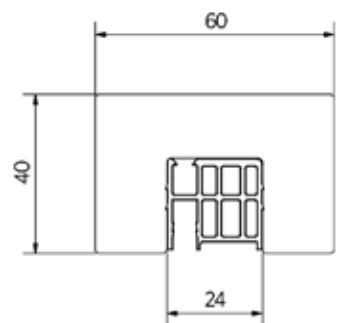

Model 2122	
Art. no.	
18.2122.600.72