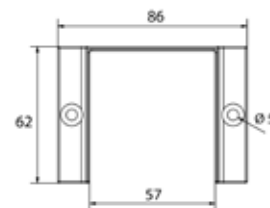

Model 2220	Mill finish	Plain aluminium	RAL
	Art. no.	Art. no.	Art. no.
	18.2220.560.10	18.2220.560.11	18.2220.560.13/16/18/19