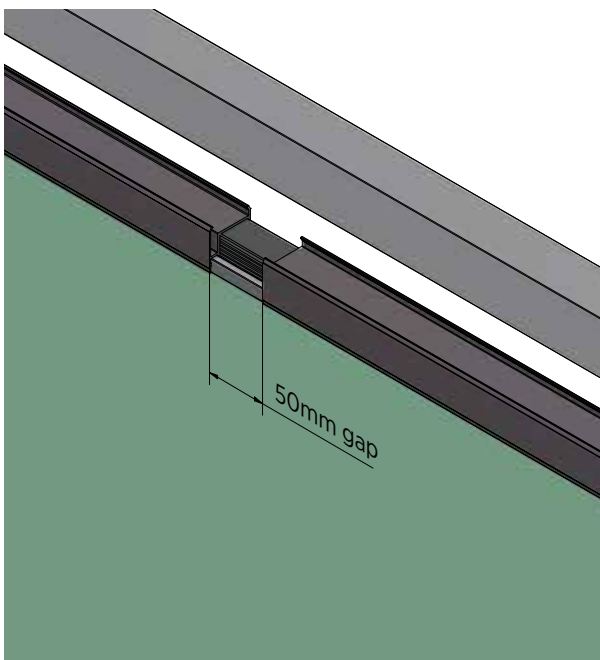

LAZORTRACK | LED ACCESSORIES

Lazortrack Transformer

| 24 V
| Sales unit: 1 piece

Model 3000		
Watts	up to a length of	Art. no.
100 W	10 m	18.3000.100.00

Lazortrack LED strip, warm white

| 24 V
| 6 W/m
| Sales unit: 1 piece

Model 3106	
length	Art. no.
2.5 m	18.3106.002.00
5 m	18.3106.005.00
10 m	18.3106.010.00

Lazortrack cable

| 230 V
| Sales unit: 1 piece

Model 9001	
length	Art. no.
10 m	18.9001.010.00
20 m	18.9001.020.00

Lazortrack Y cable

Do you need LED illumination on more than 10 m?
No problem at all! With this Y cable, you can extend your Lazortrack by up to 50 m. Simply connect the next mains adaptor together with the LED to the power supply and your illumination is there.

| Sales unit: 1 piece

Model 9003	
Art. no.	
18.9003.010.00	

LAZORTRACK | LED ACCESSORIES

How to extend the Lazortrack LED strip:

A gap of 50mm is needed to avoid LED and Handrail damage due to elongation and contraction from heat related matters.