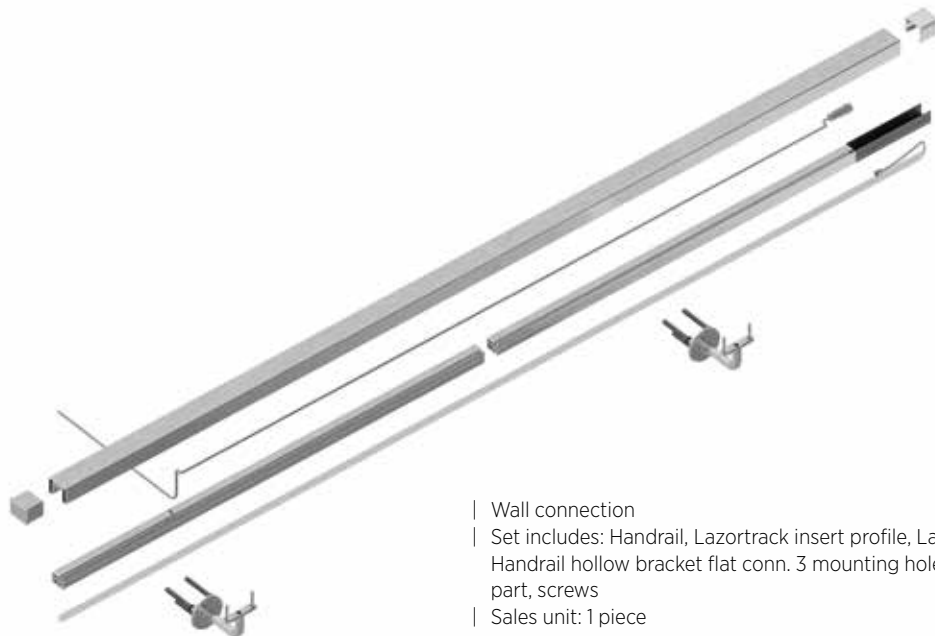

| Sales unit: 1 piece

Model 9003	
Art. no.	
18.9003.010.00	

LAZORTRACK | LED ACCESSORIES

How to extend the Lazortrack LED strip:

A gap of 50mm is needed to avoid LED and Handrail damage due to elongation and contraction from heat related matters.

LAZORTRACK | STANDARD HANDRAIL SETS WITH LED

Lazortrack in Handrail Set Ø42.4 mm

- | Wall connection
- | Set includes: Handrail, Lazortrack insert profile, Lazortrack 24V electr. cable, Lazortrack LED, Handrail hollow bracket flat conn. 3 mounting holes, Endcap flat glass, Lazortrack Handrail end part, screws
- | Sales unit: 1 piece

	AISI 304 (inside)	AISI 316 (outside)
length	Art. no.	Art. no.
5 mtr	18.2005.421.21	18.2005.421.31
10 mtr	18.2010.421.21	18.2010.421.31

Lazortrack in Handrail Set 40 x 30 mm

- | Wall connection
- | Set includes: Handrail, Lazortrack insert profile, Lazortrack 24V electr. cable, Lazortrack LED, Handrail hollow bracket flat conn. 3 mounting holes, Endcap flat glass, Lazortrack Handrail end part, screws
- | Sales unit: 1 piece