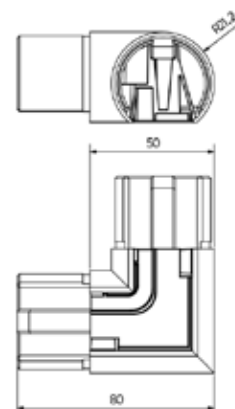

Lazortrack standard handrail round Ø 42,4 mm

- | Length 5000 mm
- | Diameter Ø 42,4 x 1,5 mm
- | Sales unit: 1 piece

| find the corresponding LED on page 16

Model 2105	AISI 304 (inside)	AISI 316 (outside)
Art. no.	Art. no.	Art. no.
18.2105.421.21	18.2105.421.21	18.2105.421.31

- | Length 2500 mm
- | 60 x 40 mm
- | Sales unit: 1 piece

| find the corresponding LED on page 16

Model 2122	
Art. no.	
18.2122.600.72	

LAZORTRACK | STANDARD HANDRAILS WITH LED

Lazortrack inside corner Ø 42,4 mm

| Diameter Ø 42,4 mm
| Sales unit: 1 piece

Model 2210	AISI 304 (inside)	AISI 316 (outside)
Diameter	Art. no.	Art. no.
42,4 mm	18.2210.421.21	18.2210.421.31

Lazortrack outside corner Ø 42,4 mm

| Diameter Ø 42,4 mm
| Sales unit: 1 piece

Model 2210	AISI 304 (inside)	AISI 316 (outside)
Diameter	Art. no.	Art. no.
42,4 mm	18.2210.422.21	18.2210.422.31

Lazortrack connector adjustable down

| Diameter Ø 42,4 mm
| Sales unit: 1 piece

Model 2216	AISI 304 (inside)	AISI 316 (outside)
Diameter	Art. no.	Art. no.
42,4 mm	18.2216.421.21	18.2216.421.31