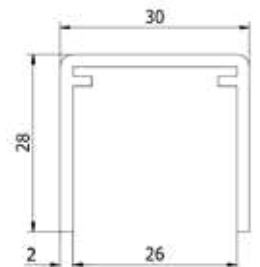

| Width: 42 mm
| Height: 48 mm
| Sales unit: 1 piece

	Mill finish	Plain aluminium	RAL
length	Art. no.	Art. no.	Art. no.
2500	18.2102.420.10	18.2102.420.11	18.2102.420.13/16/18/19
5000	18.2105.420.10	18.2105.420.11	18.2105.420.13/16/18/19

| Length: 4000 mm
| 30 x 28 x 2 mm
| U 26 mm
| For glass thicknesses up to 21.5 mm
| Sales unit: 1 piece

Model 2114	Mill finish	Plain aluminium	RAL coloured
Length	Art. no.	Art. no.	Art. no.
4000	11.2114.302.10	11.2114.302.11	11.2114.302.13/16/18/19