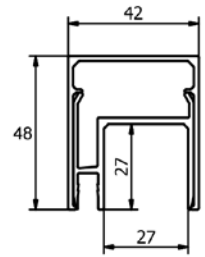

- | Width: 42 mm
- | Height: 48 mm
- | Incl. end caps, transformer, LED strip and cable
- | Pre-assembled for connection wiring on site
- | Suitable for interior and exterior use
- | Sales unit: 1 piece