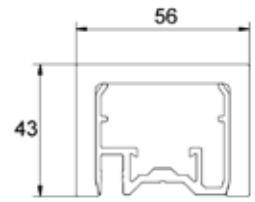

- | Width: 42 mm
- | Height: 48 mm
- | Incl. end caps, transformer, LED strip and cable
- | Pre-assembled for connection wiring on site
- | Suitable for interior and exterior use
- | Sales unit: 1 piece

Lazortrack end cap, left/right

| 42 x 34 mm
| Sales unit: 1 piece

Model 4300	Mill finish	Plain aluminium	RAL
	Art. no.	Art. no.	Art. no.
	18.4300.420.10	18.4300.420.11	18.4300.420.13/16/18/19

LAZORTRACK | WALL HANDRAIL, WOOD

Lazortrack handrail

- | Width: 56 mm
- | Height: 43 mm
- | Sales unit: 1 piece

Model 4102	Oak
length	Art. no.
2500	18.4102.560.72

Lazortrack handrail, inside corner, 90°

- | LED strip inside
- | Side length outside 380 mm
- | 56 x 43mm
- | Sales unit: 1 piece