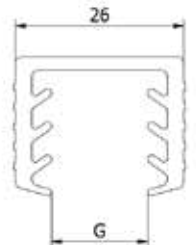

Model 6530			Model 6530		
Length	Glass thickness	Art. no.	Length	Glass thickness	Art. no.
4000	8 - 11 mm	90.6530.008.60	4000	16 - 17,5 mm	90.6530.016.60
25000	8 - 11 mm	90.6530.208.60	25000	16 - 17,5 mm	90.6530.216.60
4000	11,5 - 13,5 mm	90.6530.011.60	4000	19 mm	90.6530.019.60
25000	11,5 - 13,5 mm	90.6530.211.60	25000	19 mm	90.6530.219.60
4000	15 mm	90.6530.015.60	4000	20 - 21,5 mm	90.6530.020.60
25000	15 mm	90.6530.215.60	25000	20 - 21,5 mm	90.6530.220.60