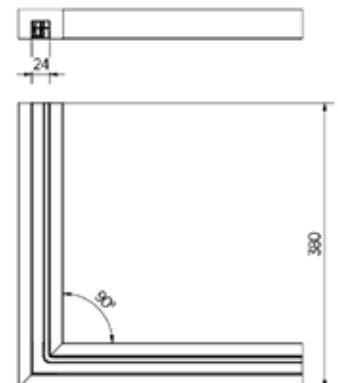

Model 2210	
	Art. no.
	18.2210.600.72