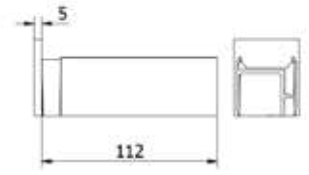

Model 2305	Mill finish	Plain aluminium	RAL
	Art. no.	Art. no.	Art. no.
	18.2305.420.10	18.2305.420.11	18.2305.420.13/16/18/19