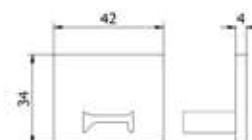

Model 4300	Mill finish	Plain aluminium	RAL
	Art. no.	Art. no.	Art. no.
	18.4300.420.10	18.4300.420.11	18.4300.420.13/16/18/19