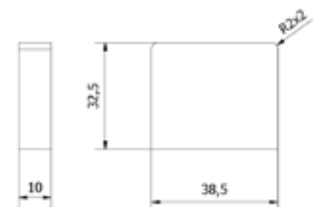

Model 4300	Oak
	Art. no.
	18.4300.560.72