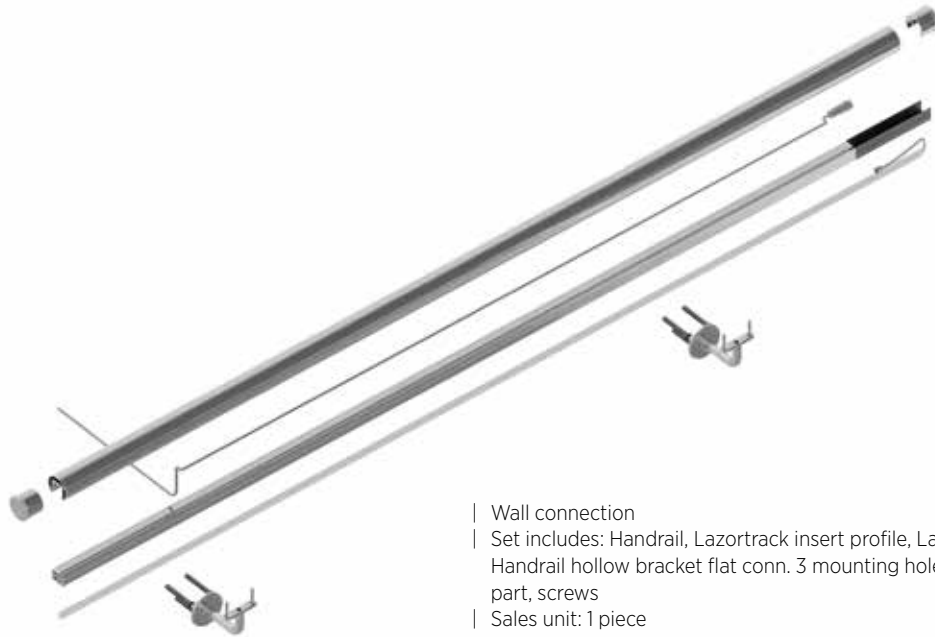

| Sales unit: 1 piece

Model 9003	
Art. no.	
18.9003.010.00	

LAZORTRACK | LED ACCESSORIES

How to extend the Lazortrack LED strip:

A gap of 50mm is needed to avoid LED and Handrail damage due to elongation and contraction from heat related matters.

LAZORTRACK | STANDARD HANDRAIL SETS WITH LED

Lazortrack in Handrail Set Ø42.4 mm

- | Wall connection
- | Set includes: Handrail, Lazortrack insert profile, Lazortrack 24V electr. cable, Lazortrack LED, Handrail hollow bracket flat conn. 3 mounting holes, Endcap flat glass, Lazortrack Handrail end part, screws
- | Sales unit: 1 piece