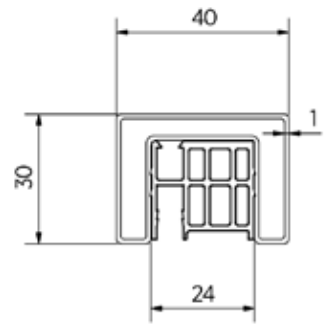

- | 40 x 30 x 1 mm
- | Length: 5000 mm
- | Sales unit: 1 piece

| find the corresponding LED on page 16

Model 2105	AISI 304 (inside)	AISI 316 (outside)
Art. no.	Art. no.	Art. no.
18.2105.401.21	18.2105.401.21	18.2105.401.31