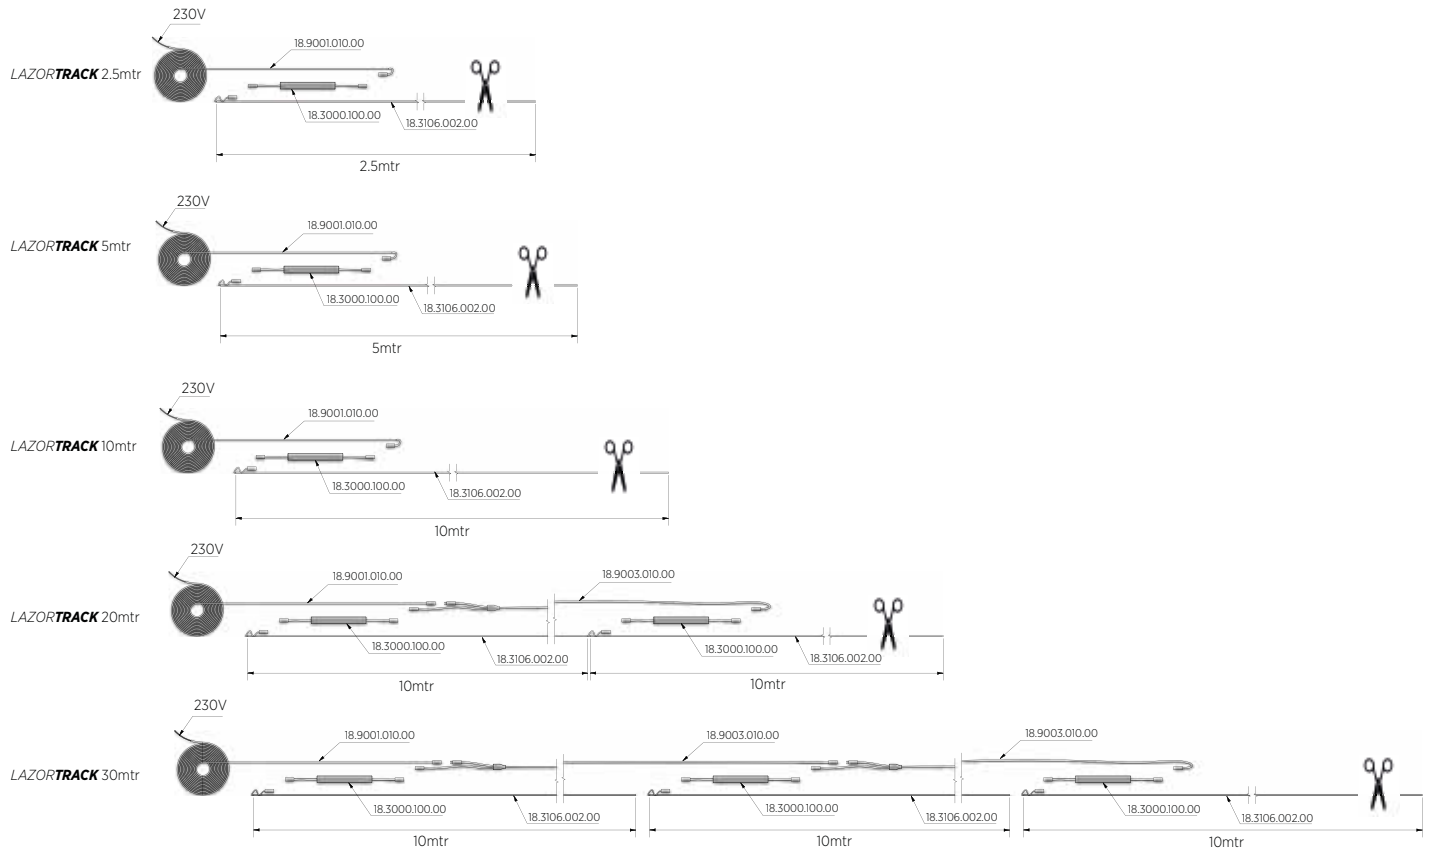

LAZORTRACK | LED ACCESSORIES

Lazortrack Transformer

| 24 V
| Sales unit: 1 piece

Model 3000		
Watts	up to a length of	Art. no.
100 W	10 m	18.3000.100.00

Lazortrack LED strip, warm white

| 24 V
| 6 W/m
| Sales unit: 1 piece

Model 3106	
length	Art. no.
2.5 m	18.3106.002.00
5 m	18.3106.005.00
10 m	18.3106.010.00

Lazortrack cable

| 230 V
| Sales unit: 1 piece

Model 9001	
length	Art. no.
10 m	18.9001.010.00
20 m	18.9001.020.00

Lazortrack Y cable

Do you need LED illumination on more than 10 m?
No problem at all! With this Y cable, you can extend your Lazortrack by up to 50 m. Simply connect the next mains adaptor together with the LED to the power supply and your illumination is there.

| Sales unit: 1 piece

Model 9003	
Art. no.	
18.9003.010.00	

LAZORTRACK | LED ACCESSORIES

How to extend the Lazortrack LED strip:

A gap of 50mm is needed to avoid LED and Handrail damage due to elongation and contraction from heat related matters.