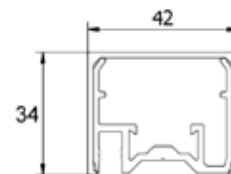

	Eiken gelakt
Lengte	Art. nr.
2500	18.4002.560.72
5000	18.4005.560.72
10000	18.4010.560.72

LAZORTRACK | WANDHANDRAILING ALUMINIUM

Lazortrack handrailing

| Breedte: 42 mm
| Hoogte: 34 mm
| VE: 1 stuks

Model 4102	Onbehandeld	Aluminium naturel	In kleur
Lengte	Art. nr.	Art. nr.	Art. nr.
2500	18.4102.420.10	18.4102.420.11	18.4102.420.13/16/18/19
5000	18.4105.420.10	18.4105.420.11	18.4105.420.13/16/18/19