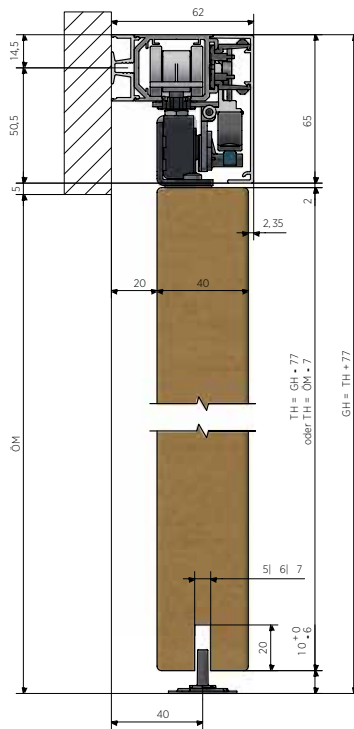

INFINITY SLIDE 69 | GLASS COMPLEMENTARY SET