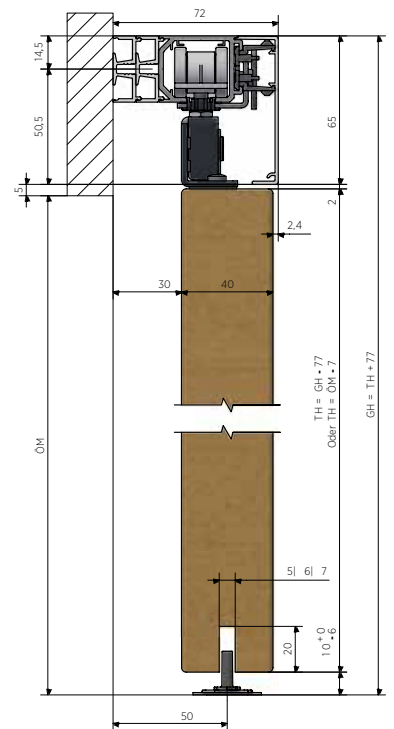

INFINITY SLIDE 69 | GLASS COMPLEMENTARY SET