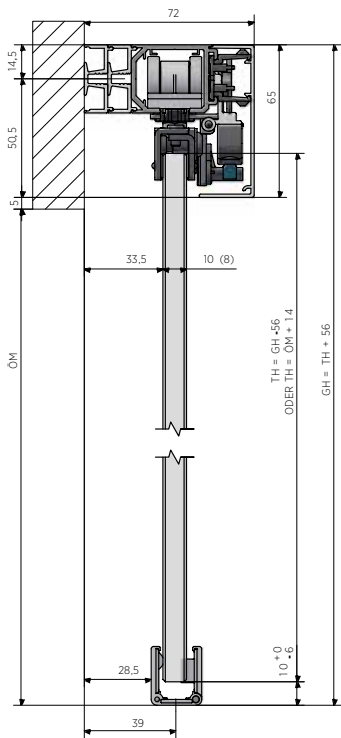

INFINITY SLIDE 69 | GLASS COMPLEMENTARY SET