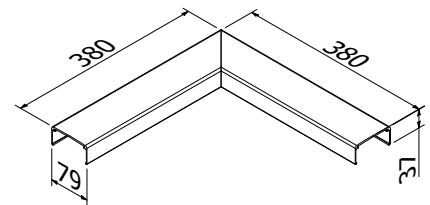

| 79 x 37 mm
| Længde: 380 mm
| Pakning: 1 stk.

Model 2210	
Overflade	Vare nr.
Rå aluminium	13.2210.070.10
Naturanodiseret	13.2210.070.11
RAL blank	13.2210.070.13
RAL structur	13.2210.070.16
RAL mat(t)	13.2210.070.18
ARMOR RAL	13.2210.070.19