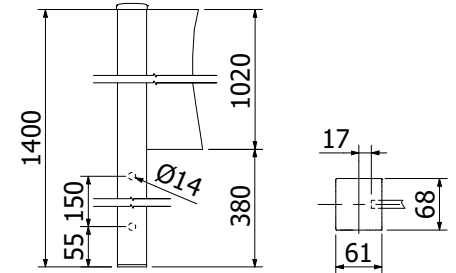

GUARDIAN OF THE UNIVERSE | SIDE CLOSED & OPEN

End post, side closed

Pre-assembled post with end cap and end cap bottom
58 x 65 mm, length: 1400 mm
Sales unit: 1 piece

Model 5511	Glass 10.76 mm
Colour	Art. no.
mill finish	13.5511.140.10
natural anodised	13.5511.140.11
RAL shiny	13.5511.140.13
RAL struct.	13.5511.140.16
RAL matt	13.5511.140.18
ARMOR RAL	13.5511.140.19