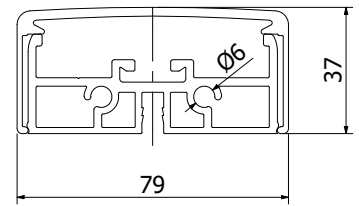

| 79 x 37 mm
| Sales unit: 1 piece

Model 2102	2500 mm	5000 mm
Colour	Art. no.	Art. no.
mill finish	13.2102.070.10	13.2105.070.10
natural anodised	13.2102.070.11	13.2105.070.11
RAL shiny	13.2102.070.13	13.2105.070.13
RAL struct.	13.2102.070.16	13.2105.070.16
RAL matt	13.2102.070.18	13.2105.070.18
ARMOR RAL	13.2102.070.19	13.2105.070.19