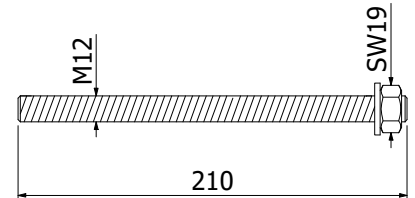

Fixation anchor Fischer FIS A M12x210 R

- | Sales unit: 10 pieces

Model 3551	Zinc-plated steel (inside)	AISI 316 (exterior)
Art. no.		Art. no.
91.3551.221.81		91.3551.221.30