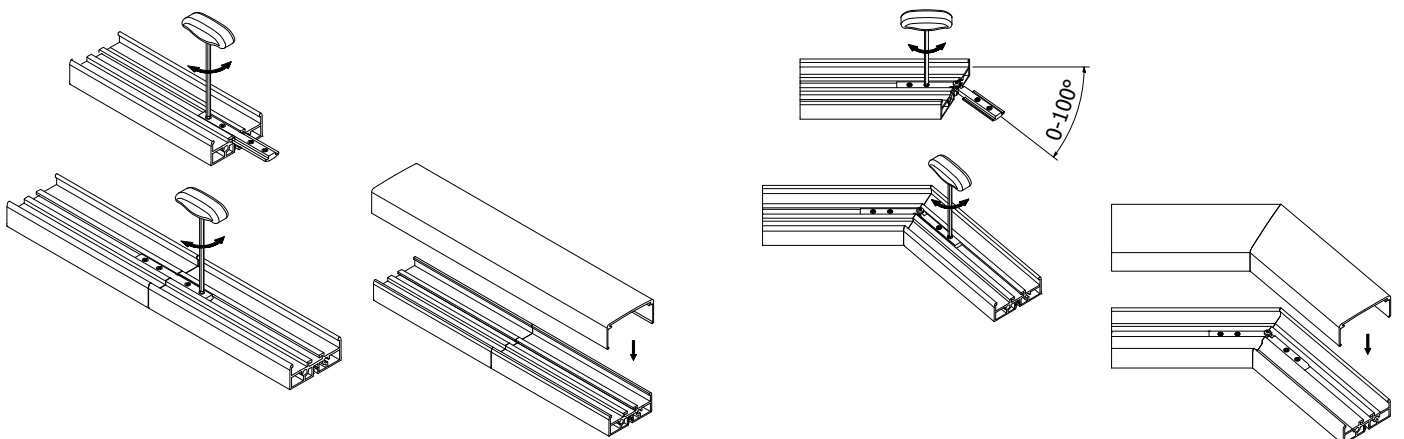

## Guardian of the Universe 90° connector

- | For use with rectangular handrails
- | Internal fix. Supplied with four screws.
- | Sales unit: 1 piece

**Model 4210**    **Plain aluminium**

Art. no.

18.4210.420.15