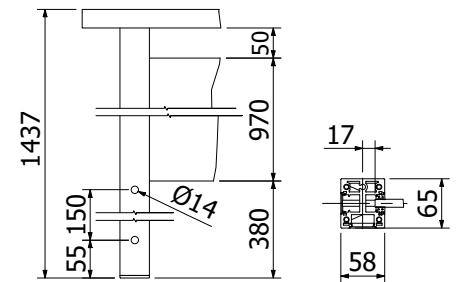

GUARDIAN OF THE UNIVERSE | SIDE HANDRAIL

End post, side for handrail

Pre-assembled post with end cap bottom
58 x 65 mm, length: 1400 mm
Sales unit: 1 piece

Model 5513	Glass 10.76 mm
Colour	Art. no.
mill finish	13.5513.140.10
natural anodised	13.5513.140.11
RAL shiny	13.5513.140.13
RAL struct.	13.5513.140.16
RAL matt	13.5513.140.18
ARMOR RAL	13.5513.140.19