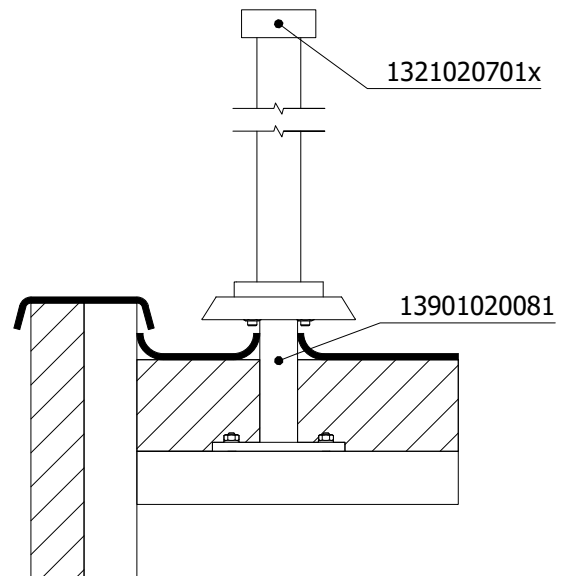

Model 9010	Zinc-plated steel
Art. no.	
13.9010.200.81