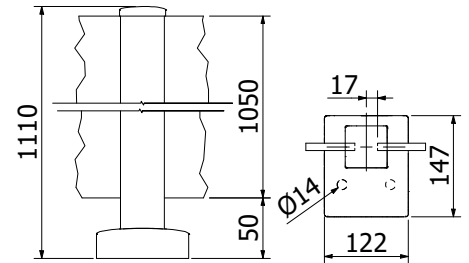

## End post, top closed

**Pre-assembled post with end cap and cover cap**  
 58 x 58 mm, length: 1100 mm  
 Sales unit: 1 piece

Model 5011	Glass 10.76 mm
Colour	Art. no.
mill finish	13.5011.110.10
natural anodised	13.5011.110.11
RAL shiny	13.5011.110.13
RAL struct.	13.5011.110.16
RAL matt	13.5011.110.18
ARMOR RAL	13.5011.110.19

## Mid post, top closed

**Pre-assembled post with end cap and cover cap**  
 58 x 58 mm, length: 1100 mm  
 Sales unit: 1 piece

Model 5021	Glass 10.76 mm
Colour	Art. no.
mill finish	13.5021.110.10
natural anodised	13.5021.110.11
RAL shiny	13.5021.110.13
RAL struct.	13.5021.110.16
RAL matt	13.5021.110.18
ARMOR RAL	13.5021.110.19

## Corner post, top closed

**Pre-assembled post with end cap and cover cap**  
 58 x 58 mm, length: 1100 mm  
 Sales unit: 1 piece

Model 5031	Glass 10.76 mm
Colour	Art. no.
mill finish	13.5031.110.10
natural anodised	13.5031.110.11
RAL shiny	13.5031.110.13
RAL struct.	13.5031.110.16
RAL matt	13.5031.110.18
ARMOR RAL	13.5031.110.19