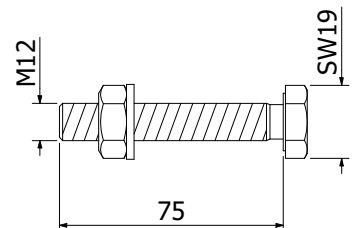

## Guardian of the Universe mounting bolts, side mount on steel, M12 x 75 mm

- | Sales unit: 12 pieces

Model 5000	AISI 316	Zinc-plated steel
Art. no.		Art. no.
91.5000.075.30		91.5000.075.81