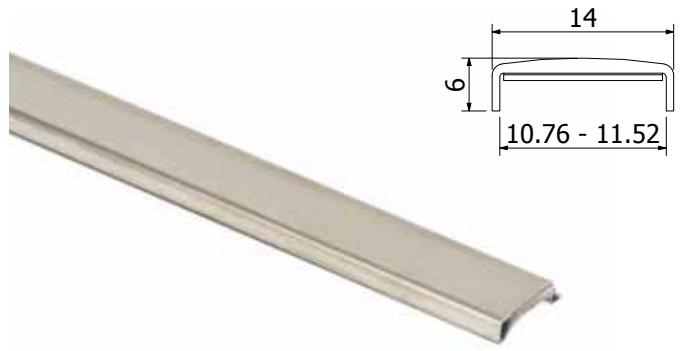

Edge protection, self-adhesive V4A brushed

| For glass thickness 10.76 - 11.52 mm
| Sales unit: 1 piece

	1000mm	1500mm	2000mm	3000mm	4000mm
	Art. no.	Art. no.	Art. no.	Art. no.	Art. no.
Aluminium mill finish	11.2111.141.10	11.2110.141.10	11.2112.141.10	11.2113.141.10	11.2114.141.10
Aluminium plain anodised	11.2111.141.11	11.2110.141.11	11.2112.141.11	11.2113.141.11	11.2114.141.11
Aluminium RAL	11.2111.141.13/16/18/19	11.2110.141.13/16/18/19	11.2112.141.13/16/18/19	11.2113.141.13/16/18/19	11.2114.141.13/16/18/19
V4A brushed	12.2111.141.31	12.2110.141.31	12.2112.141.31	12.2113.141.31	12.2114.141.31

Onlevel charges a set-up surcharge for RAL colors for quantities < 5 pieces per article, per order, per delivery.