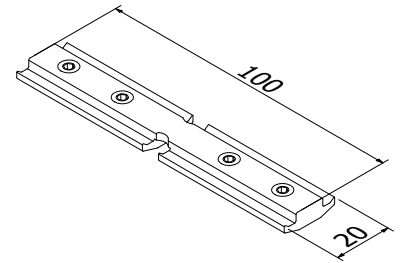

GUARDIAN OF THE UNIVERSE | TOP & SIDE HANDRAIL

Extension pin

- | Length: 40 mm
- | Diameter: Ø 6 mm
- | Sales unit: 8 pieces

Model 7001   **AISI 316 (inside & outside)**

Art. no.

90.7001.640.31

Guardian of the Universe inline connector

- | For use with rectangular handrails
- | Internal fix. Supplied with four screws.
- | Sales unit: 1 piece