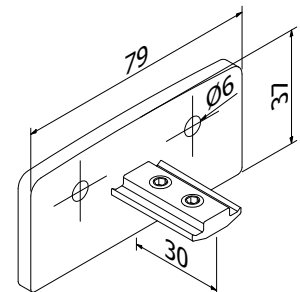

| 79 x 37 mm
| Sales unit: 2 pieces

Model 2220	
Colour	Art. no.
mill finish	13.2220.070.10
natural anodised	13.2220.070.11
RAL shiny	13.2220.070.13
RAL struct.	13.2220.070.16
RAL matt	13.2220.070.18
ARMOR RAL	13.2220.070.19