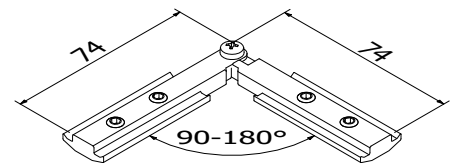

Guardian of the Universe 90° connector

- | For use with rectangular handrails
- | Internal fix. Supplied with four screws.
- | Sales unit: 1 piece