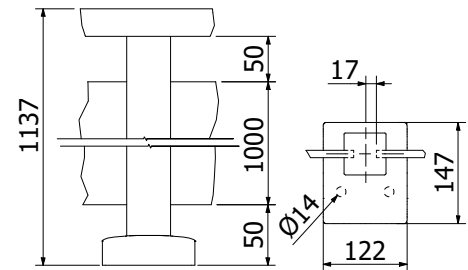

Mid post, top for handrail

Pre-assembled post with cover cap
58 x 58 mm, length: 1100 mm
Sales unit: 1 piece

Model 5023	Glass 10.76 mm
Colour	Art. no.
mill finish	13.5023.110.10
natural anodised	13.5023.110.11
RAL shiny	13.5023.110.13
RAL struct.	13.5023.110.16
RAL matt	13.5023.110.18
ARMOR RAL	13.5023.110.19