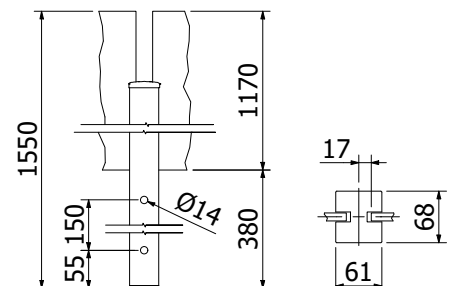

Mid post, side open

Pre-assembled post with end cap and end cap bottom
58 x 65 mm, length: 1400 mm
Sales unit: 1 piece

Model 5522	Glass 10.76 mm
Colour	Art. no.
mill finish	13.5522.140.10
natural anodised	13.5522.140.11
RAL shiny	13.5522.140.13
RAL struct.	13.5522.140.16
RAL matt	13.5522.140.18
ARMOR RAL	13.5522.140.19