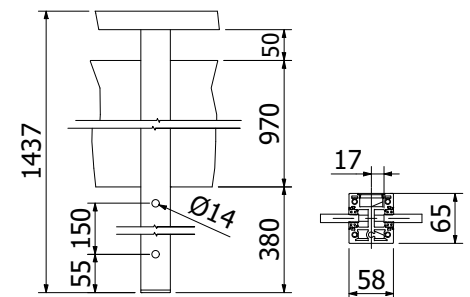

Mid post, side for handrail

Pre-assembled post with end cap bottom
58 x 65 mm, length: 1400 mm
Sales unit: 1 piece

Model 5523	Glass 10.76 mm
Colour	Art. no.
mill finish	13.5523.140.10
natural anodised	13.5523.140.11
RAL shiny	13.5523.140.13
RAL struct.	13.5523.140.16
RAL matt	13.5523.140.18
ARMOR RAL	13.5523.140.19