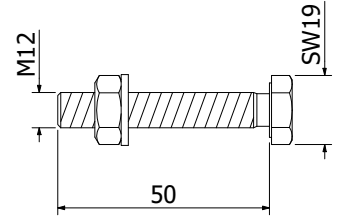

Guardian of the Universe mounting bolts top, mount on steel, M12 x 50 mm

- | Sales unit: 12 pieces

Model 5000	AISI 316	Zinc-plated steel
Art. no.		Art. no.
91.5000.050.30		91.5000.050.81