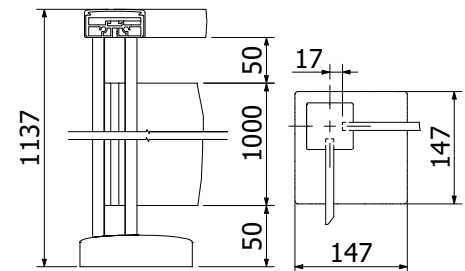

## Corner post, top closed

**Pre-assembled post with end cap and cover cap**  
 58 x 58 mm, length: 1100 mm  
 Sales unit: 1 piece

Model 5031	Glass 10.76 mm
Colour	Art. no.
mill finish	13.5031.110.10
natural anodised	13.5031.110.11
RAL shiny	13.5031.110.13
RAL struct.	13.5031.110.16
RAL matt	13.5031.110.18
ARMOR RAL	13.5031.110.19

## Mid post, top for handrail

**Pre-assembled post with cover cap**  
 58 x 58 mm, length: 1100 mm  
 Sales unit: 1 piece

Model 5023	Glass 10.76 mm
Colour	Art. no.
mill finish	13.5023.110.10
natural anodised	13.5023.110.11
RAL shiny	13.5023.110.13
RAL struct.	13.5023.110.16
RAL matt	13.5023.110.18
ARMOR RAL	13.5023.110.19

## Corner post, top for handrail

**Pre-assembled post with cover cap**  
 58 x 58 mm, length: 1100 mm  
 Sales unit: 1 piece

Model 5033	Glass 10.76 mm
Colour	Art. no.
mill finish	13.5033.110.10
natural anodised	13.5033.110.11
RAL shiny	13.5033.110.13
RAL struct.	13.5033.110.16
RAL matt	13.5033.110.18
ARMOR RAL	13.5033.110.19