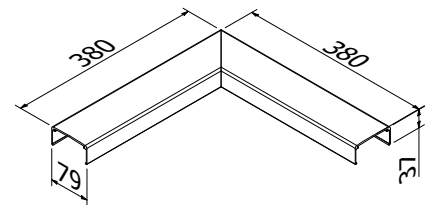

| 79 x 37 mm
| Length: 380 mm
| Sales unit: 1 piece

Model 2210	
Colour	Art. no.
mill finish	13.2210.070.10
natural anodised	13.2210.070.11
RAL shiny	13.2210.070.13
RAL struct.	13.2210.070.16
RAL matt	13.2210.070.18
ARMOR RAL	13.2210.070.19