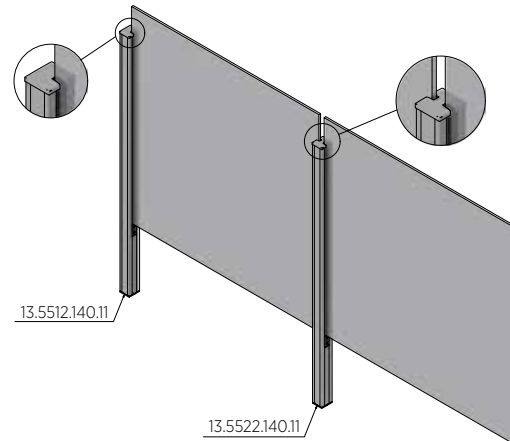

GUARDIAN OF THE UNIVERSE | MOUNTING EXAMPLE

Top Close

Top Open

Side Closed

Side Open