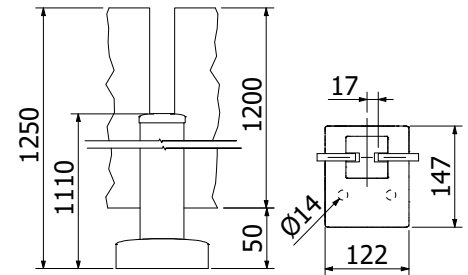

## Corner post, top closed

**Pre-assembled post with end cap and cover cap**  
 58 x 58 mm, length: 1100 mm  
 Sales unit: 1 piece

Model 5031	Glass 10.76 mm
Colour	Art. no.
mill finish	13.5031.110.10
natural anodised	13.5031.110.11
RAL shiny	13.5031.110.13
RAL struct.	13.5031.110.16
RAL matt	13.5031.110.18
ARMOR RAL	13.5031.110.19

## End post, top open

**Pre-assembled post with end cap and cover cap**  
 | 58 x 58 mm, length: 1100 mm  
 | Sales unit: 1 piece

Model 5012	Glass 10.76 mm
Colour	Art. no.
mill finish	13.5012.110.10
natural anodised	13.5012.110.11
RAL shiny	13.5012.110.13
RAL struct.	13.5012.110.16
RAL matt	13.5012.110.18
ARMOR RAL	13.5012.110.19

## Corner post, top open

**Pre-assembled post with end cap and cover cap**  
 | 58 x 58 mm, length: 1100 mm  
 | Sales unit: 1 piece

Model 5032	Glass 10.76 mm
Colour	Art. no.
mill finish	13.5032.110.10
natural anodised	13.5032.110.11
RAL shiny	13.5032.110.13
RAL struct.	13.5032.110.16
RAL matt	13.5032.110.18
ARMOR RAL	13.5032.110.19