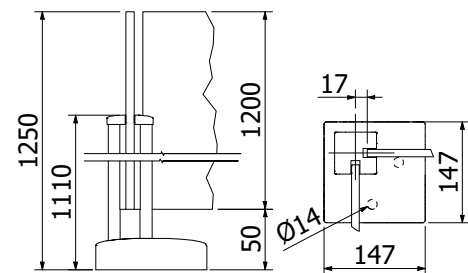

## Corner post, top closed

**Pre-assembled post with end cap and cover cap**  
 58 x 58 mm, length: 1100 mm  
 Sales unit: 1 piece

Model 5031	Glass 10.76 mm
Colour	Art. no.
mill finish	13.5031.110.10
natural anodised	13.5031.110.11
RAL shiny	13.5031.110.13
RAL struct.	13.5031.110.16
RAL matt	13.5031.110.18
ARMOR RAL	13.5031.110.19

## Mid post, top open

**Pre-assembled post with end cap and cover cap**  
 | 58 x 58 mm, length: 1100 mm  
 | Sales unit: 1 piece

Model 5022	Glass 10.76 mm
Colour	Art. no.
mill finish	13.5022.110.10
natural anodised	13.5022.110.11
RAL shiny	13.5022.110.13
RAL struct.	13.5022.110.16
RAL matt	13.5022.110.18
ARMOR RAL	13.5022.110.19

## Corner post, top open

**Pre-assembled post with end cap and cover cap**  
 | 58 x 58 mm, length: 1100 mm  
 | Sales unit: 1 piece

Model 5032	Glass 10.76 mm
Colour	Art. no.
mill finish	13.5032.110.10
natural anodised	13.5032.110.11
RAL shiny	13.5032.110.13
RAL struct.	13.5032.110.16
RAL matt	13.5032.110.18
ARMOR RAL	13.5032.110.19