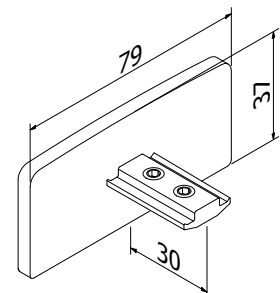

| 79 x 37 mm
| Sales unit: 2 pieces

Model 2300	
Colour	Art. no.
mill finish	13.2300.070.10
natural anodised	13.2300.070.11
RAL shiny	13.2300.070.13
RAL struct.	13.2300.070.16
RAL matt	13.2300.070.18
ARMOR RAL	13.2300.070.19