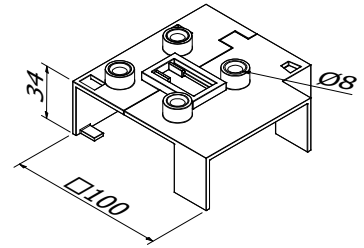

GUARDIAN OF THE UNIVERSE | ACCESSORIES

Guardian of the Universe drill positioning tool for handrail

- | For handrail 79x37 mm
- | Sales unit: 1 piece