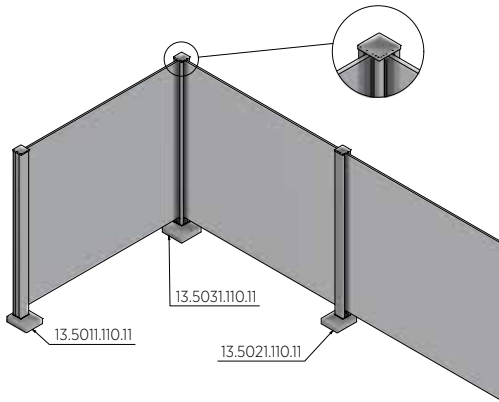

GUARDIAN OF THE UNIVERSE | MOUNTING EXAMPLE

Top Close