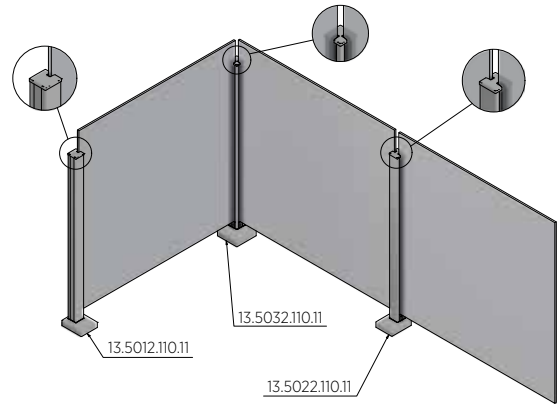

GUARDIAN OF THE UNIVERSE | MOUNTING EXAMPLE

Top Close

Top Open

Side Closed