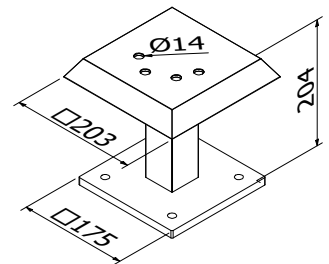

Guardian of the Universe roof post for post

- | 58 x 58 mm
- | Height: 200 mm
- | Incl. rain cover
- | Sales unit: 2 pieces