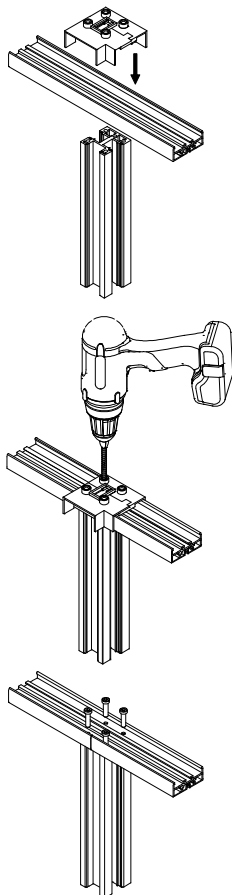

Model 9010	Zinc-plated steel
Art. no.	
13.9010.200.81