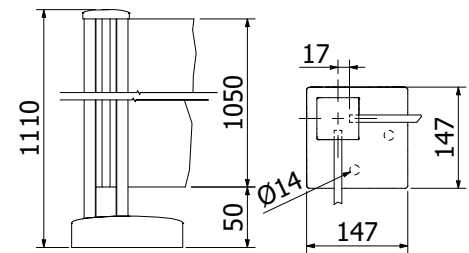

## End post, top closed

**Pre-assembled post with end cap and cover cap**  
 58 x 58 mm, length: 1100 mm  
 Sales unit: 1 piece

Model 5011	Glass 10.76 mm
Colour	Art. no.
mill finish	13.5011.110.10
natural anodised	13.5011.110.11
RAL shiny	13.5011.110.13
RAL struct.	13.5011.110.16
RAL matt	13.5011.110.18
ARMOR RAL	13.5011.110.19

## Mid post, top closed

**Pre-assembled post with end cap and cover cap**  
 58 x 58 mm, length: 1100 mm  
 Sales unit: 1 piece

Model 5021	Glass 10.76 mm
Colour	Art. no.
mill finish	13.5021.110.10
natural anodised	13.5021.110.11
RAL shiny	13.5021.110.13
RAL struct.	13.5021.110.16
RAL matt	13.5021.110.18
ARMOR RAL	13.5021.110.19

## Corner post, top closed

**Pre-assembled post with end cap and cover cap**  
 58 x 58 mm, length: 1100 mm  
 Sales unit: 1 piece

Model 5031	Glass 10.76 mm
Colour	Art. no.
mill finish	13.5031.110.10
natural anodised	13.5031.110.11
RAL shiny	13.5031.110.13
RAL struct.	13.5031.110.16
RAL matt	13.5031.110.18
ARMOR RAL	13.5031.110.19