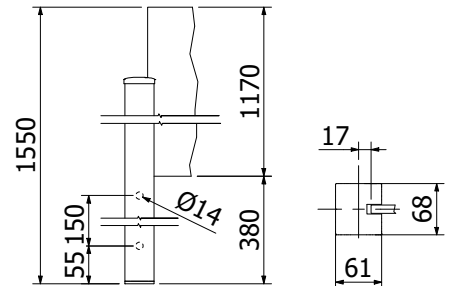

End post, side open

Pre-assembled post with end cap and end cap bottom
58 x 65 mm, length: 1400 mm
Sales unit: 1 piece

Model 5512	Glass 10.76 mm
Colour	Art. no.
mill finish	13.5512.140.10
natural anodised	13.5512.140.11
RAL shiny	13.5512.140.13
RAL struct.	13.5512.140.16
RAL matt	13.5512.140.18
ARMOR RAL	13.5512.140.19