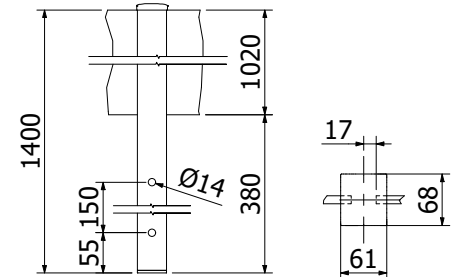

Mid post, side closed

Pre-assembled post with end cap and end cap bottom
58 x 65 mm, length: 1400 mm
Sales unit: 1 piece

Model 5521	Glass 10.76 mm
Colour	Art. no.
mill finish	13.5521.140.10
natural anodised	13.5521.140.11
RAL shiny	13.5521.140.13
RAL struct.	13.5521.140.16
RAL matt	13.5521.140.18
ARMOR RAL	13.5521.140.19