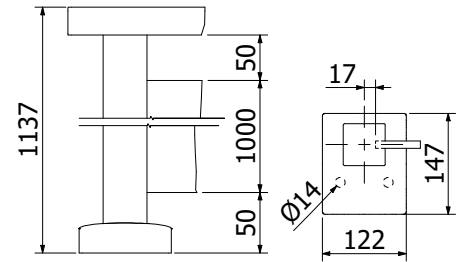

GUARDIAN OF THE UNIVERSE | TOP HANDRAIL

End post, top for handrail

Pre-assembled post with cover cap
58 x 58 mm, length: 1100 mm
Sales unit: 1 piece

Model 5013	Glass 10.76 mm
Colour	Art. no.
mill finish	13.5013.110.10
natural anodised	13.5013.110.11
RAL shiny	13.5013.110.13
RAL struct.	13.5013.110.16
RAL matt	13.5013.110.18
ARMOR RAL	13.5013.110.19