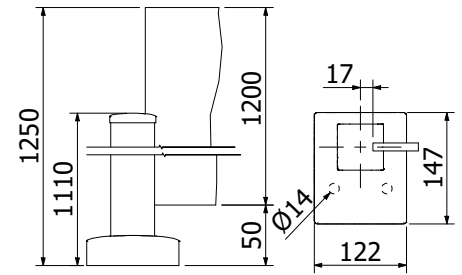

GUARDIAN OF THE UNIVERSE | TOP OPEN

End post, top open

Pre-assembled post with end cap and cover cap
| 58 x 58 mm, length: 1100 mm
| Sales unit: 1 piece

Model 5012	Glass 10.76 mm
Colour	Art. no.
mill finish	13.5012.110.10
natural anodised	13.5012.110.11
RAL shiny	13.5012.110.13
RAL struct.	13.5012.110.16
RAL matt	13.5012.110.18
ARMOR RAL	13.5012.110.19