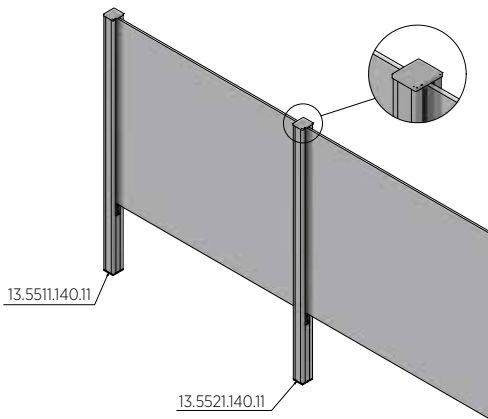

Side Closed