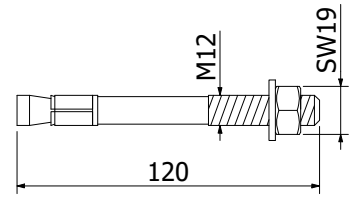

Model 3501	Zinc-plated steel (inside)	AISI 316 (exterior)
Art. no.		Art. no.
91.3501.220.81		91.3501.220.30