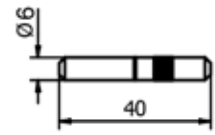

GUARDIAN OF THE UNIVERSE | TOP & SIDE HANDRAIL

Extension pin

- | Length: 40 mm
- | Diameter: Ø 6 mm
- | Sales unit: 8 pieces