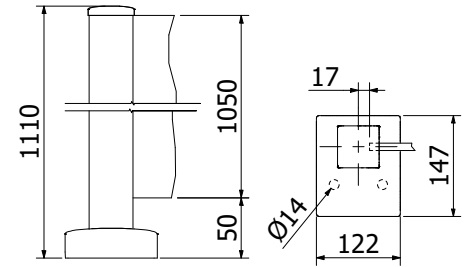

GUARDIAN OF THE UNIVERSE | TOP CLOSED

End post, top closed

Pre-assembled post with end cap and cover cap
58 x 58 mm, length: 1100 mm
Sales unit: 1 piece

Model 5011	Glass 10.76 mm
Colour	Art. no.
mill finish	13.5011.110.10
natural anodised	13.5011.110.11
RAL shiny	13.5011.110.13
RAL struct.	13.5011.110.16
RAL matt	13.5011.110.18
ARMOR RAL	13.5011.110.19