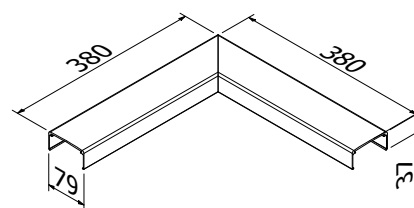

| 79 x 37 mm
| Lengte: 380 mm
| Verkoopenheid: 1 stuks

Model 2210	
Kleur	Art.-nr.
onbehandeld	13.2210.070.10
naturel geanodiseerd	13.2210.070.11
RAL glanzend	13.2210.070.13
RAL struct.	13.2210.070.16
RAL mat	13.2210.070.18
ARMOR RAL	13.2210.070.19