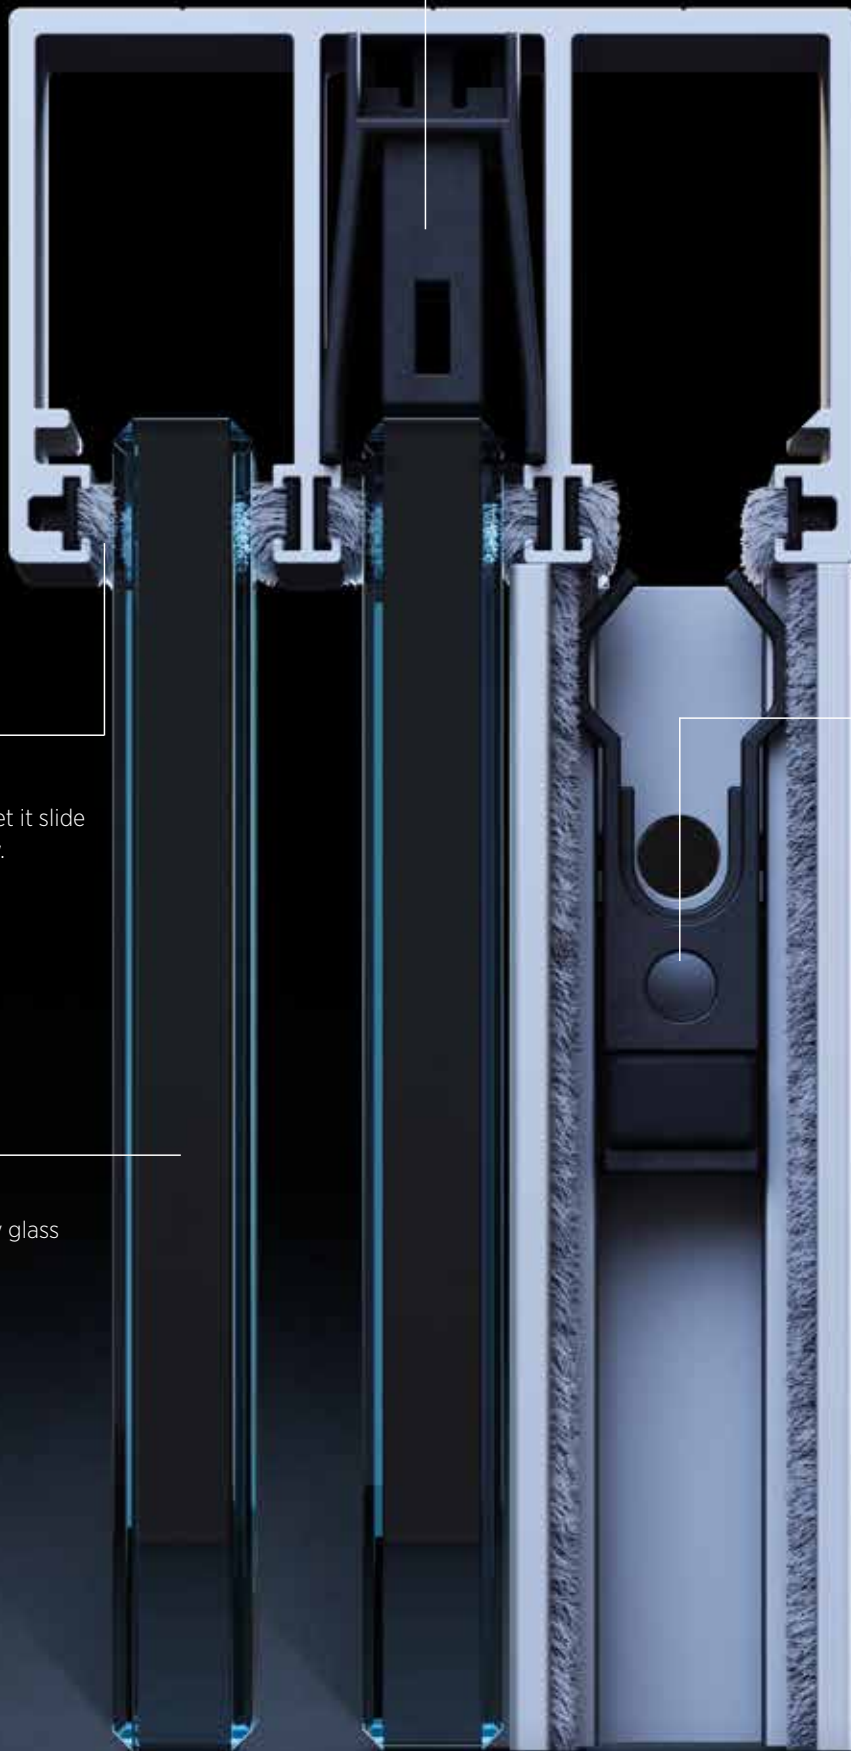

SUNVIEW THE FLOOR RAIL -

As a matter of fact, we've also put some thought into drainage. All floor profiles are plain anodised and have milled cut-outs for the required drainage.

SUNVIEW THE DOOR -

Unique installation.

Quick and clean mounting thanks to prepared adhesive tape inside the aluminium profile. No silicone and no glass processing required.

THE BEETLE.

As all **ONLEVEL** products, also **SUNVIEW** can be mounted so much easier and faster. The innovative **“THE BEETLE”** mounting tool makes installation as easy as can be; the wall profile can be aligned into the right position in a matter of seconds.

The wall profile also ensures a neat finish on the sides. The brushes protect and surround the glass.

In addition, the system is equipped with an anti-lift device which keeps the door from accidentally sliding out of the top guide.

Anti-lift Device

The door always remains within the guide.

Brushes

protect the glass and let it slide into its position silently.

10 mm tempered glass or
10.76 mm laminated safety glass

The Beetle

For a fast adjustment of the wall profile. No need to search for the right position.