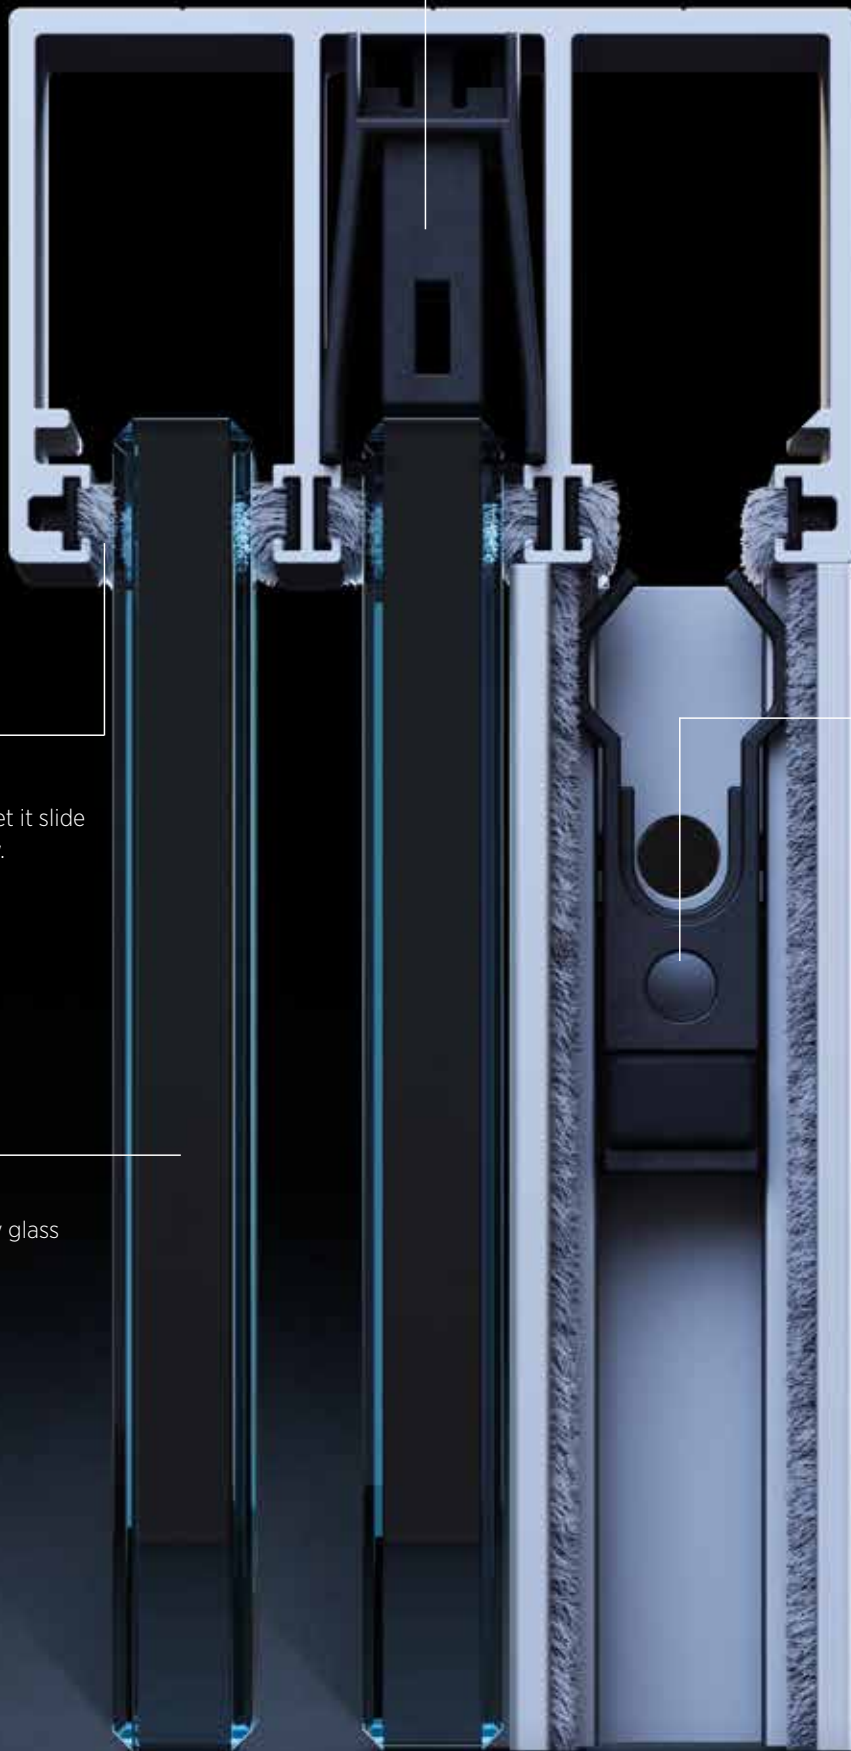

SUNVIEW THE FLOOR RAIL -

As a matter of fact, we´ve also put some thought into drainage. All floor profiles are plain anodised and have milled cut-outs for the required drainage.

SUNVIEW THE DOOR -

Unique installation.

Quick and clean mounting thanks to prepared adhesive tape inside the aluminium profile. No silicone and no glass processing required.

THE BEETLE.

As all **ONLEVEL** products, also **SUNVIEW** can be mounted so much easier and faster. The innovative **“THE BEETLE”** mounting tool makes installation as easy as can be; the wall profile can be aligned into the right position in a matter of seconds.

The wall profile also ensures a neat finish on the sides. The brushes protect and surround the glass.

In addition, the system is equipped with an anti-lift device which keeps the door from accidentally sliding out of the top guide.

Anti-lift Device

The door always remains within the guide.

Brushes

protect the glass and let it slide into its position silently.

10 mm tempered glass or
10.76 mm laminated safety glass

The Beetle

For a fast adjustment of the wall profile. No need to search for the right position.